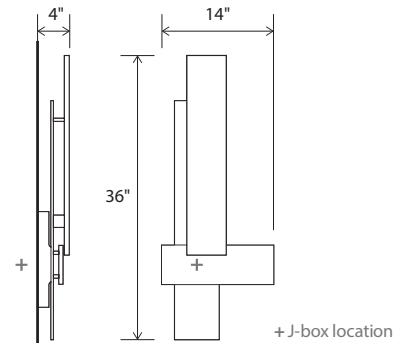

## Sedo sconce

Dimensions: 36" x 14" x 4"  
 Materials: solid wood, polymer  
 Product weight: 6 lb  
 Light source: integrated LED  
 Light output: 1130 Lumens (source)  
 Light color: 2700 K or 3500 K  
 Color accuracy: 90+ CRI  
 Power usage: 13 W  
 Dimmable (see driver below)  
 ADA compliant hotel room signage with tactile numbering and corresponding braille available  
 Wood grain will vary  
 Specifications subject to change

### MATERIAL & FINISH OPTIONS

		Sedo part # 03-133-
<b>Wood Body</b>		
walnut (CM-001)	W	
dark stained walnut (CM-002)	D	
<b>Lamping*</b>		
2700 K LED	27	
3500 K LED	35	
<b>Driver</b>		
AC Input Voltage Range: 120-277 V		
120 V input: TRIAC, ELV & 0-10 V dimmable	P1	
240 & 277 V input: only 0-10 V dimmable		