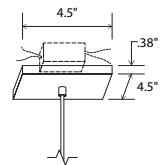

Nick Sheridan,
Designer

Salix accent pendant

Dimensions: 7.5" x 7.5", 9.0"
 Materials: solid wood, polymer, aluminum
 Product weight: 3 lb
 Light source: integrated LED
 Light output: 915 Lumens (source), based on 2700K
 Light color*: 2700 K or 3500 K
 Color accuracy: 90+ CRI
 Power usage: 9 W
 Dimmable: 0-10 V dimming at 120-277 V AC
 TRIAC and ELV dimming at 120 V AC only
 Driver location: must be housed in J-box
 Driver dimensions: 3.3" x 1.6" x 1.0", included
 Brushed aluminum (CM-006) low-profile square canopy with white braided cord included
 Canopy dimensions: 4.5" x 4.5", 0.38"
 Must use included external LED driver (2.25" x 1.5" x 1")
 Accent pendants can be clustered by using multi-point round canopy or multi-point linear canopy
 See website for more canopy information
 6'-0" drop length, field adjustable
 Suitable for a sloped ceiling
 Wood grain will vary
 Specifications subject to change