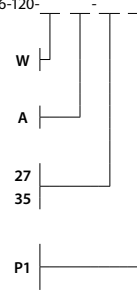

Includes: frosted polymer (CM-024)

* Available in 3000K, 4000K and other color temperatures upon request.