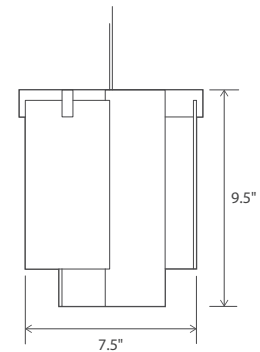

Nick Sheridan,
Designer

Salix accent pendant

Dimensions: 7.5" x 7.5", 9.0"
 Materials: solid wood, polymer, aluminum
 Product weight: 3 lb
 Light source: integrated LED
 Light output: 915 Lumens (source), based on 2700K
 Light color*: 2700 K or 3500 K
 Color accuracy: 90+ CRI
 Power usage: 9 W
 Dimmable: 0-10 V dimming at 120-277 V AC
 TRIAC and ELV dimming at 120 V AC only
 Driver location: must be housed in J-box
 Driver dimensions: 3.3" x 1.6" x 1.0", included
 Brushed aluminum (CM-006) low-profile square canopy with white braided cord included
 Canopy dimensions: 4.5" x 4.5", 0.38"
 Must use included external LED driver (2.25" x 1.5" x 1")
 Accent pendants can be clustered by using multi-point round canopy or multi-point linear canopy
 See website for more canopy information
 6'-0" drop length, field adjustable
 Suitable for a sloped ceiling
 Wood grain will vary
 Specifications subject to change