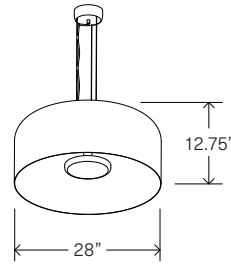

- (1) 1/4"Ø cord
- (3) 1/16"Ø suspension cables

6' Tall Person

(A) SUSPENSION

W Corded White

B Corded Black

Canopy color will match cord color.

R Rigid Stem

Rigid stem and canopy matches finish of shade exterior.

FIXTURE SPECS

Dimensions: 28" Ø x 12.75"
 Materials: Spun Aluminum Shade, Solid Wood or Spun Metal Accent,
 Protective Powder Coated Finishes
 Product weight: 19 lb
 Light source: Integrated LED
 Light output: 1945 Lumens (Textured White shade interior)
 Color accuracy: 90+ CRI

Rigid Suspension
 Canopy 8" Ø X 0.38"H

- Stem and canopy finish to match exterior shade finish
- 0.5" Ø rigid stem black or white
- Field cuttable: 1'0" min - 8'0" max
- Suitable for a sloped ceiling up to 30 degrees
- For extended stem length, please specify using XD designator in SKU builder
- White 5-Conductor SVT Cable inside rigid stem (3 wires for AC power & ground, 2 wire for 0-10V dimming control)