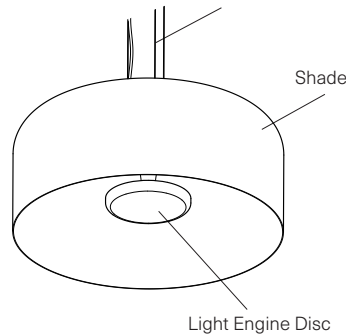

- (1) 1/4"Ø cord
- (3) 1/16"Ø suspension cables

6' Tall Person

(A) SUSPENSION

W Corded White

B Corded Black

Canopy color will match cord color.

R Rigid Stem

Rigid stem and canopy matches finish of shade exterior.

FIXTURE SPECS

Dimensions: 28" Ø x 12.75"
 Materials: Spun Aluminum Shade, Solid Wood or Spun Metal Accent,
 Protective Powder Coated Finishes
 Product weight: 19 lb
 Light source: Integrated LED
 Light output: 1945 Lumens (Textured White shade interior)
 Color accuracy: 90+ CRI