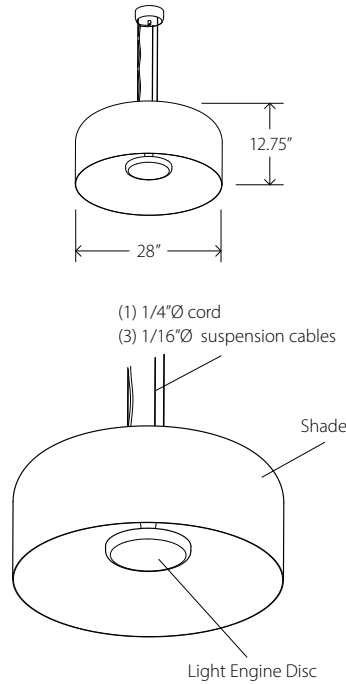

A SUSPENSION

- **W** Corded White
- **B** Corded Black

Canopy color will match cord color.

- **R** Rigid Stem

Rigid stem and canopy matches finish of shade exterior.

B EXTERIOR SHADE FINISH

- **049** Textured Black
- **060** Textured White
- **119** Brushed Aluminum
- **120** Brushed Brass
- **117** Distressed Brass

C INTERIOR SHADE FINISH

- **060** Textured White
- **119** Brushed Aluminum*
- **120** Brushed Brass*
- **117** Distressed Brass*

*finish will reduce delivered lumens

D LIGHT ENGINE DISC

- **001** Walnut
- **002** Dark Stained Walnut
- **095** White Washed Oak
- **049** Textured Black
- **060** Textured White
- **119** Brushed Aluminum
- **120** Brushed Brass
- **117** Distressed Brass

E LAMPING CCT

- **27** 2700K LED
- **30** 3000K LED
- **35** 3500K LED
- **40** 4000K LED

CRI 90+

F LIGHT OUTPUT

- **F** Full Output - Wattage
- **R** 50% Reduced Output - Wattage
- **C** Custom Reduction Percentage

Full output:
1945 Lumens (delivered)
30 Watts

Custom Reduction Percentage to reduce both lumens and wattage.

Full output based on Textured White shade interior with 3000K.

G OPTION CODE

XD For custom drop lengths add "XD" followed by desired Overall Height in inches at end of order code. Otherwise a standard 72" drop length is provided which is field cuttable.

EM Emergency Backup option.