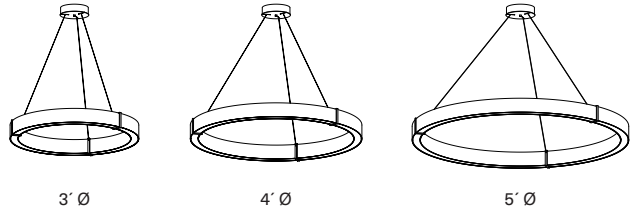

4 ft, walnut/brushed brass

4 ft, white washed oak/brushed brass

4 ft, dark stained walnut/distressed brass

4 ft, walnut/distressed brass

walnut/distressed brass

The skilled hands of the woodworkers on our team bring each Redeo ring to life. The wood body is strong and built to last generations. The standard offering comes in 3, 4, and 5-foot diameters. The thoughtful attention to detail and personal touch that goes into making each Redeo is how this fixture blurs the lines between a hand-crafted work of art and a functional pendant. We always say that we cannot design better than nature, and the beautiful natural wood grain is another aspect of the design that feels equal parts raw and refined.

Redeo with Lutron pendant

Dimensions:
3: 3' Ø, 3.5" H - 4: 4' Ø, 3.5" H - 5: 5' Ø, 3.5" H
Product weight:
3: 15 lbs - 4: 20 lbs - 5: 24 lbs

Lamping Specifications:
Rania Natural White Tape Light*
SKU: LU-T05-RANIA-IN
LED tape length: 3: 9 ft, 4: 12 ft, 5: 15 ft
Light output: 3: 3150 Lumens (source), 4: 4200 Lumens (source),
5: 5250 Lumens (source)
Power usage: 3: 41.4 W, 4: 55.2 W, 5: 69.0 W
Product requires Lutron Multi-Channel Wireless Controller & Tape Light Power Interface which are NOT included*
Wood grain will vary
Specifications subject to change

MATERIAL & FINISH OPTIONS

Redeo pendant with Lutron part # 06-391-	
Size	
3 ft	3
4 ft	4
5 ft	5
Ring Finish Combinations	
walnut (CM-001) / brushed brass (CM-120)	WR
walnut (CM-001) / distressed brass (CM-117)	WD
dark stained walnut (CM-002) / distressed brass (CM-117)	DD
white washed oak (CM-095) / brushed brass (CM-120)	OR
Lamping	
Rania Natural White Tape Light, High Output*	RN

Redeo 4' shown
6' tall person