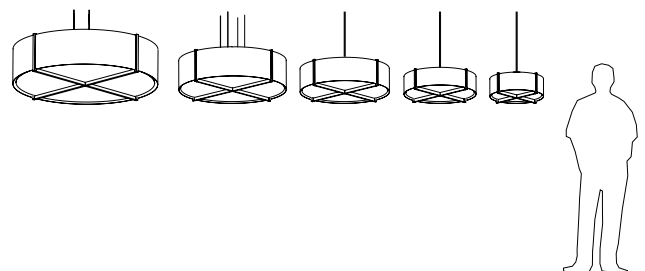

WARNING. California Proposition 65 Warning for California Consumers. This product can expose you to chemicals including wood dust and lead which are known to the State of California to cause cancer or birth defects or other reproductive harm. For more information go to www.P65Warnings.ca.gov