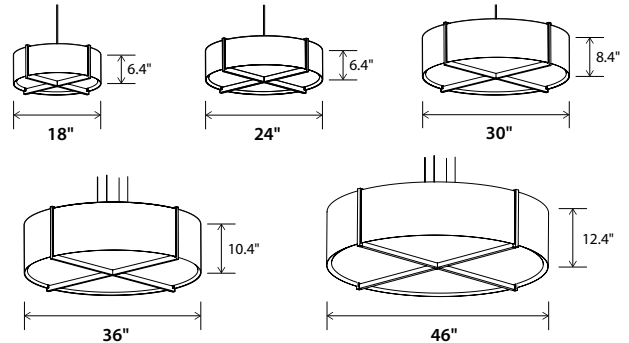

Plura pendant

Dimensions:

Plura 18: 18" Ø, 6.4"

Plura 24: 24" Ø, 6.4"

Plura 30: 30" Ø, 8.4"

Plura 36: 36" Ø, 10.4"

Plura 46: 46" Ø, 12.4"

Materials: solid wood, polymer

Product weight:

Plura 18: 5 lb

Plura 24: 6 lb

Plura 30: 9 lb

Plura 36: 13 lb

Plura 46: 20 lb

Integrated LED Specifications

Light output:

Plura 18 & 24: 1690 Lumens (source)

Plura 30, 36, & 46: 2815 Lumens (source)

Light color: 2700 K, 3000 K, 3500 K, or 4000 K

Color accuracy: 90+ CRI

Power usage:

Plura 18 & 24: 19.5 W

Plura 30, 36, & 46: 32.5 W

Dimmable (see driver below)

Driver dimensions: 3.3" x 1.6" x 1", included

GU-24 Base Specifications

Light source:

Plura 18 & 24: 2x GU-24 base socket

Plura 30, 36, & 46: 4x GU-24 base socket

Lamping:

Bulbs not included

Input voltage: 300 V AC max

See at left for canopy information

96" drop length, field adjustable

Suitable for a sloped ceiling

Wood grain will vary

Specifications subject to change

MATERIAL & FINISH OPTIONS

Plura pendant part # 06-230-

Size	
18" Ø	18
24" Ø	24
30" Ø	30
36" Ø	36
46" Ø	46
Wood Body	
walnut (CM-001)	W
dark stained walnut (CM-002)	D
white washed oak (CM-095)	O
Shade Material	
frosted polymer (CM-051)	F
matte black (CM-085) with matte white interior	B
brushed aluminum (CM-012)	A
brushed rose gold (CM-046)	R
brushed brass (CM-047)	B
distressed brass (CM-096)	D
gloss white (CM-054)	W
Lamping	
2700 K LED	27
3000 K LED	30
3500 K LED	35
4000 K LED	40
GU-24 base sockets	GU
Driver (LED version only)	
AC Input Voltage Range: 120-277 V	
120 V input: TRIAC, ELV & 0-10 V dimmable	
240 & 277 V input: only 0-10 V dimmable	
	P1

Includes: frosted polymer (CM-051)

Also available in a flush mount version.

The Plura is a simple, straight forward fixture that is excellently executed. With the Plura it was about resolving the seams and edges and their relationships to one another. The result is a scalable fixture that has a sharp, sophisticated feel.

Nick Sheridan, Designer