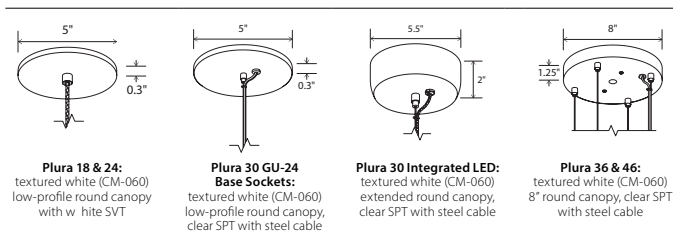

See website for more canopy information.