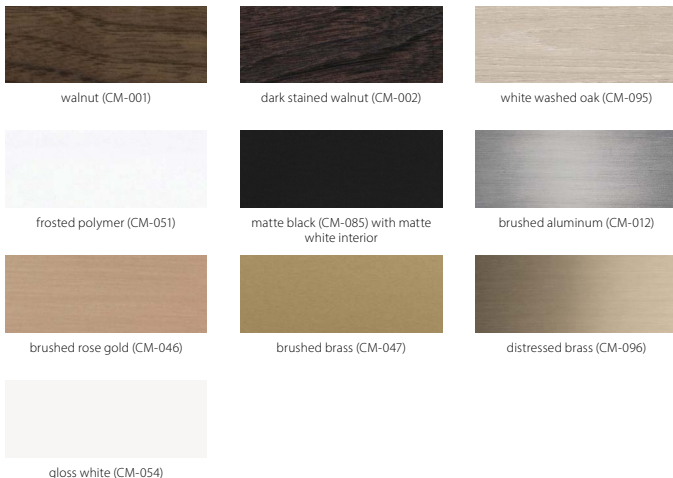

WARNING. California Proposition 65 Warning for California Consumers. This product can expose you to chemicals including wood dust and lead which are known to the State of California to cause cancer or birth defects or other reproductive harm. For more information go to www.P65Warnings.ca.gov