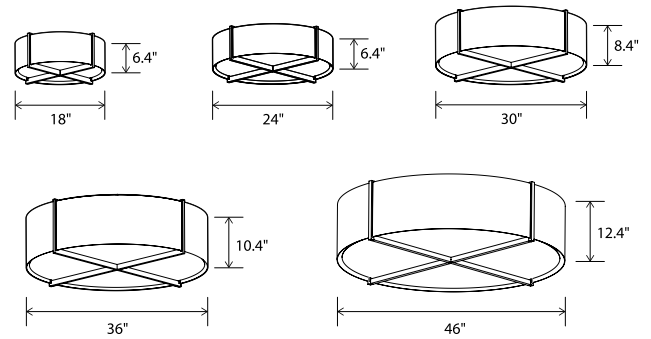

Plura flush mount

36", dark stained walnut, frosted polymer

18", walnut, brushed brass

18", walnut, matte black with matte white

Dimensions:

- Plura 18: 18" Ø, 6.4"
- Plura 24: 24" Ø, 6.4"
- Plura 30: 30" Ø, 8.4"
- Plura 36: 36" Ø, 10.4"
- Plura 46: 46" Ø, 12.4"

Materials: solid wood, polymer

Product weight:

- Plura 18: 5 lb
- Plura 24: 6 lb
- Plura 30: 9 lb
- Plura 36: 13 lb
- Plura 46: 20 lb

Integrated LED Specifications

Light output:

- Plura 18 & 24: 1690 Lumens (source)
- Plura 30, 36, & 46: 2815 Lumens (source)

Emergency backup option available upon request.

Also available in a pendant version.

MATERIAL & FINISH OPTIONS

Plura flush mount part # 08-100-

<b>Size</b>	
18" Ø	18
24" Ø	24
30" Ø	30
36" Ø	36
46" Ø	46
<b>Wood Body</b>	
walnut (CM-001)	W
dark stained walnut (CM-002)	D
white washed oak (CM-095)	O
<b>Shade Material</b>	
frosted polymer (CM-051)	F
matte black (CM-085) with matte white interior	B
brushed aluminum (CM-012)	A
brushed rose gold (CM-046)	G
brushed brass (CM-047)	R
distressed brass (CM-096)	D
gloss white (CM-054)	W
<b>Lamping</b>	
2700 K LED	27
3000 K LED	30
3500 K LED	35
4000 K LED	40
GU-24 base sockets	GU
<b>Driver (LED version only)</b>	
AC Input Voltage Range: 120-277 V	
120 V input: TRIAC, ELV & 0-10 V dimmable	P1
240 & 277 V input: only 0-10 V dimmable	