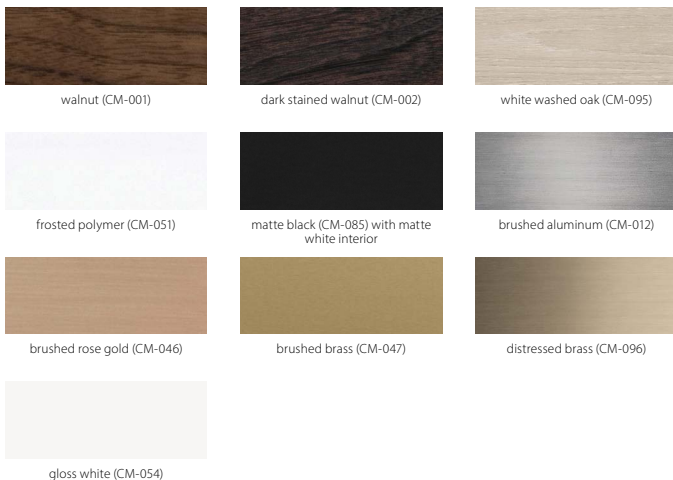

▲WARNING. California Proposition 65 Warning for California Consumers. This product can expose you to chemicals including wood dust and lead which are known to the State of California to cause cancer or birth defects or other reproductive harm. For more information go to www.P65Warnings.ca.gov