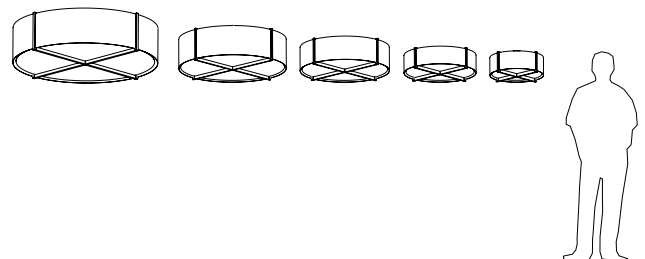

▲WARNING. California Proposition 65 Warning for California Consumers. This product can expose you to chemicals including wood dust and lead which are known to the State of California to cause cancer or birth defects or other reproductive harm. For more information go to www.P65Warnings.ca.gov