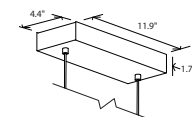

linear canopy
matte black finish