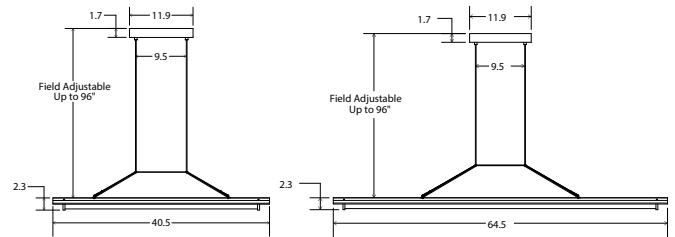

Nick Sheridan,
Designer

Penna 40 / Penna 64 linear pendant

Penna 40 dimensions: 40.5" x 7.7", 2.3"

Penna 64 dimensions: 64.5" x 7.7", 2.3"

Penna 40 weight: 7 lb

Penna 64 weight: 10 lb

Light source: integrated LED

Linear canopy included

Canopy dimensions: 11.9" x 4.4", 1.7"

Canopy finish: matte black (CM-085)

See website for more canopy information

8'-0" drop length, field adjustable

Suitable for a sloped ceiling

Wood grain will vary

Specifications subject to change

MATERIAL & FINISH OPTIONS

Penna pendant part # 07-150-

Size

40"

64"

Metal Finish

brushed brass (CM-120)