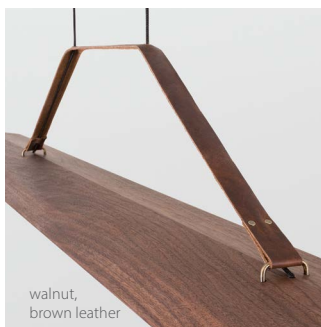

64", brushed brass, white washed oak

64", brushed brass, white washed oak

64", brushed brass, walnut

walnut, brown leather

brushed brass, dark stained walnut

On our Cerno journey, we continue to evolve as designers and craftsman. The Penna is a celebration of us drawing and reflecting on our last ten years. This design is an embodiment of all the lessons that we have learned from designing and building thousands of lights. This fixture balances utility and sophisticated beauty well. The walnut, brass, and leather work in concert to compose a modern form with materials that have been used for thousands of years.

Nick Sheridan,
Designer

Penna 40 / Penna 64 linear pendant

Penna 40 dimensions: 40.5" x 7.7", 2.3"

Penna 64 dimensions: 64.5" x 7.7", 2.3"

Penna 40 weight: 7 lb

Penna 64 weight: 10 lb

Light source: integrated LED

Linear canopy included

Canopy dimensions: 11.9" x 4.4", 1.7"

Canopy finish: matte black (CM-085)

See website for more canopy information

8'-0" drop length, field adjustable

Suitable for a sloped ceiling

Wood grain will vary