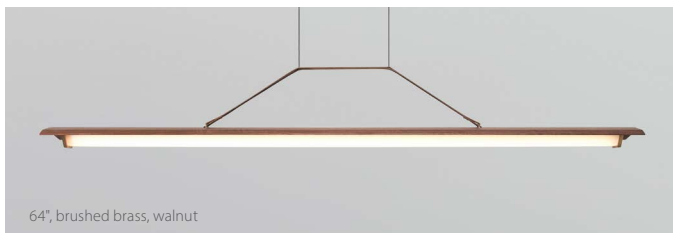

64", brushed brass, white washed oak

64", brushed brass, white washed oak

64", brushed brass, walnut

walnut, brown leather

brushed brass, dark stained walnut

On our Cerno journey, we continue to evolve as designers and craftsman. The Penna is a celebration of us drawing and reflecting on our last ten years. This design is an embodiment of all the lessons that we have learned from designing and building thousands of lights. This fixture balances utility and sophisticated beauty well. The walnut, brass, and leather work in concert to compose a modern form with materials that have been used for thousands of years.

Nick Sheridan,
Designer

Penna 40 / Penna 64 linear pendant

Penna 40 dimensions: 40.5" x 7.7", 2.3"

Penna 64 dimensions: 64.5" x 7.7", 2.3"

Penna 40 weight: 7 lb

Penna 64 weight: 10 lb

Light source: integrated LED

Linear canopy included

Canopy dimensions: 11.9" x 4.4", 1.7"

Canopy finish: matte black (CM-085)

See website for more canopy information

8'-0" drop length, field adjustable

Suitable for a sloped ceiling

Wood grain will vary

Specifications subject to change

MATERIAL & FINISH OPTIONS

Penna pendant part # 07-150-

Size

40"

64"

Metal Finish

brushed brass (CM-120)