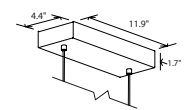

Nick Sheridan,
Designer

Penna 40 dimensions: 40.5" x 7.7", 2.3"
 Penna 64 dimensions: 64.5" x 7.7", 2.3"
 Penna 40 weight: 7 lb
 Penna 64 weight: 10 lb
 Light source: integrated LED
 Penna 40 light output: 1530 Lumens (source)
 Penna 64 light output: 2550 Lumens (source)
 Light color*: 2700 K or 3500 K
 Color accuracy: 90+ CRI
 Penna 40 power usage: 21 W
 Penna 64 power usage: 35 W
 Dimmable (see driver below)
 Linear canopy included
 Canopy dimensions: 11.9" x 4.4", 1.7"
 Canopy finish: black (CM-049)
 See website for more canopy information
 8'-0" drop length, field adjustable
 Suitable for a sloped ceiling
 Wood grain will vary
 Specifications subject to change

Penna linear pendant part # 07-150-

Size

40"

64"

Metal Finish

brushed brass (CM-120)

distressed brass (CM-117)

Wood Body