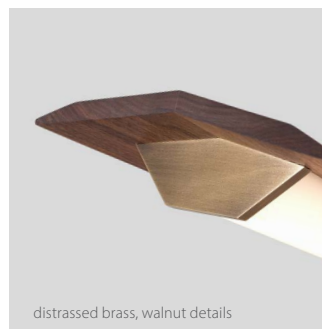

Penna 40 / 64 linear pendant

64", brushed brass, white washed oak

64", brushed brass, white washed oak

40", brushed brass, dark stained walnut

top detail: walnut, brown leather

distressed brass, walnut details

On our Cerno journey, we continue to evolve as designers and craftsman. The Penna is a celebration of us drawing and reflecting on our last ten years. This design is an embodiment of all the lessons that we have learned from designing and building thousands of lights. This fixture balances utility and sophisticated beauty well. The walnut, brass, and leather work in concert to compose a modern form with materials that have been used for thousands of years.

Nick Sheridan,
Designer

Penna 40 dimensions: 40.5" x 7.7", 2.3"
 Penna 64 dimensions: 64.5" x 7.7", 2.3"
 Penna 40 weight: 7 lb
 Penna 64 weight: 10 lb
 Light source: integrated LED
 Penna 40 light output: 1530 Lumens (source)
 Penna 64 light output: 2550 Lumens (source)
 Light color*: 2700 K or 3500 K
 Color accuracy: 90+ CRI
 Penna 40 power usage: 21 W
 Penna 64 power usage: 35 W
 Dimmable (see driver below)
 Linear canopy included
 Canopy dimensions: 11.9" x 4.4", 1.7"
 Canopy finish: black (CM-049)
 See website for more canopy information
 8'-0" drop length, field adjustable
 Suitable for a sloped ceiling
 Wood grain will vary
 Specifications subject to change

Penna linear pendant part # 07-150-

Size

40"

64"

Metal Finish

brushed brass (CM-120)

distressed brass (CM-117)

Wood Body