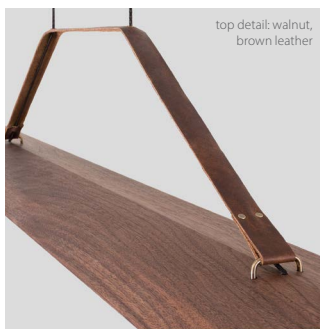

Penna 40 / 64 linear pendant

64", brushed brass, white washed oak

64", brushed brass, white washed oak

40", brushed brass, dark stained walnut

top detail: walnut, brown leather

distressed brass, walnut details

On our Cerno journey, we continue to evolve as designers and craftsman. The Penna is a celebration of us drawing and reflecting on our last ten years. This design is an embodiment of all the lessons that we have learned from designing and building thousands of lights. This fixture balances utility and sophisticated beauty well. The walnut, brass, and leather work in concert to compose a modern form with materials that have been used for thousands of years.

Nick Sheridan,
Designer

Penna 40 dimensions: 40.5" x 7.7", 2.3"
 Penna 64 dimensions: 64.5" x 7.7", 2.3"
 Penna 40 weight: 7 lb
 Penna 64 weight: 10 lb
 Light source: integrated LED
 Penna 40 light output: 1530 Lumens (source)
 Penna 64 light output: 2550 Lumens (source)
 Light color*: 2700 K or 3500 K
 Color accuracy: 90+ CRI
 Penna 40 power usage: 21 W
 Penna 64 power usage: 35 W
 Dimmable (see driver below)
 Linear canopy included
 Canopy dimensions: 11.9" x 4.4", 1.7"
 Canopy finish: black (CM-049)
 See website for more canopy information
 8'-0" drop length, field adjustable
 Suitable for a sloped ceiling
 Wood grain will vary
 Specifications subject to change