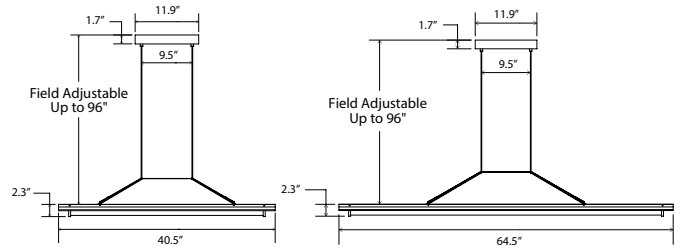

Nick Sheridan,
Designer

Penna 40 dimensions: 40.5" x 7.7", 2.3"
 Penna 64 dimensions: 64.5" x 7.7", 2.3"
 Penna 40 weight: 7 lb
 Penna 64 weight: 10 lb
 Light source: integrated LED
 Penna 40 light output: 1530 Lumens (source)
 Penna 64 light output: 2550 Lumens (source)
 Light color*: 2700 K or 3500 K
 Color accuracy: 90+ CRI
 Penna 40 power usage: 21 W
 Penna 64 power usage: 35 W
 Dimmable (see driver below)
 Linear canopy included
 Canopy dimensions: 11.9" x 4.4", 1.7"
 Canopy finish: black (CM-049)
 See website for more canopy information
 8'-0" drop length, field adjustable
 Suitable for a sloped ceiling
 Wood grain will vary
 Specifications subject to change

Penna linear pendant part # 07-150-

Size

40"

64"

Metal Finish

brushed brass (CM-120)

distressed brass (CM-117)

Wood Body