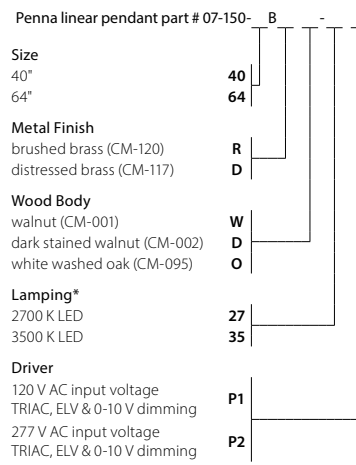

Nick Sheridan,
Designer

Penna 40 dimensions: 40.5" x 7.7", 2.3"
 Penna 64 dimensions: 64.5" x 7.7", 2.3"
 Penna 40 weight: 7 lb
 Penna 64 weight: 10 lb
 Light source: integrated LED
 Penna 40 light output: 1530 Lumens (source)
 Penna 64 light output: 2550 Lumens (source)
 Light color*: 2700 K or 3500 K
 Color accuracy: 90+ CRI
 Penna 40 power usage: 21 W
 Penna 64 power usage: 35 W
 Dimmable (see driver below)
 Linear canopy included
 Canopy dimensions: 11.9" x 4.4", 1.7"
 Canopy finish: black (CM-049)
 See website for more canopy information
 8'-0" drop length, field adjustable
 Suitable for a sloped ceiling
 Wood grain will vary
 Specifications subject to change

Penna linear pendant part # 07-150-

Size

40"

64"

Metal Finish

brushed brass (CM-120)

distressed brass (CM-117)

Wood Body

walnut (CM-001)

dark stained walnut (CM-002)

white washed oak (CM-095)

Lamping*

2700 K LED

3500 K LED

Driver

120 V AC input voltage

TRIAC, ELV & 0-10 V dimming

277 V AC input voltage

TRIAC, ELV & 0-10 V dimming

Includes: brown leather (CM-098), frosted polymer (CM-057)

*Available in 3000K, 4000K and other color temperatures upon request.