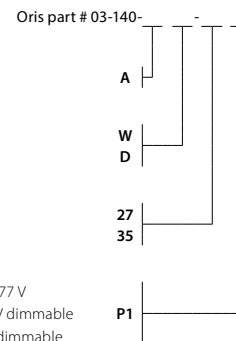

## Oris sconce

Dimensions: 24" x 10.5" x 4"  
 Materials: solid wood, polymer, aluminum  
 Product weight: 6 lbs  
 Light source: integrated LED  
 Light output: 1130 Lumens (source)  
 Light color: 2700 K or 3500 K  
 Color accuracy: 90+ CRI  
 Power usage: 13 W  
 Dimmable (see driver below)  
 ADA compliant hotel room signage with tactile numbering and corresponding braille available  
 Wood grain will vary  
 Specifications subject to change

### MATERIAL & FINISH OPTIONS

**Metal Finish**  
 brushed aluminum (CM-006)

**Wood Body**  
 walnut (CM-001)  
 dark stained walnut (CM-002)

**Lamping\***  
 2700 K LED  
 3500 K LED

**Driver**  
 AC Input Voltage Range: 120-277 V  
 120 V input: TRIAC, ELV & 0-10 V dimmable  
 240 & 277 V input: only 0-10 V dimmable