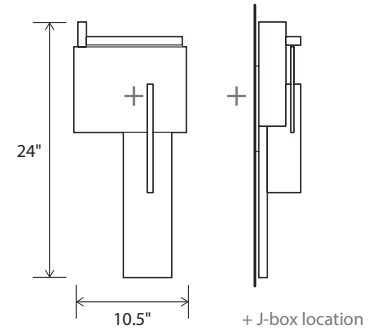

## Oris sconce

Dimensions: 24" x 10.5" x 4"  
 Materials: solid wood, polymer, aluminum  
 Product weight: 6 lbs  
 Light source: integrated LED  
 Light output: 1130 Lumens (source)  
 Light color: 2700 K or 3500 K  
 Color accuracy: 90+ CRI  
 Power usage: 13 W  
 Dimmable (see driver below)  
 ADA compliant hotel room signage with tactile numbering and corresponding braille available  
 Wood grain will vary  
 Specifications subject to change