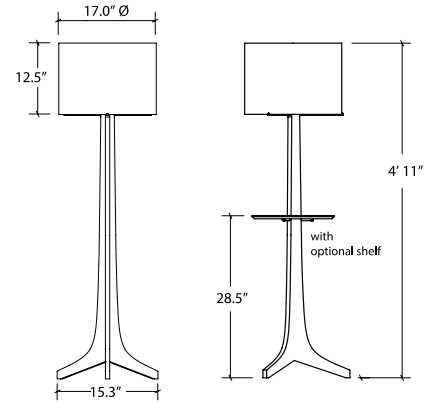

Nauta floor

Dimensions: 17" Ø shade, 4'11"
 Materials: solid wood, aluminum, fabric shade
 Product weight: 8 lb
 Light source: medium base E26 socket
 Lamping: E26 base, 60 W max
 Input voltage: 250 V AC max
 Includes 8' clear silver cord with white plug
 On/Off rocker switch on socket
 Wood grain will vary
 Specifications subject to change

Included dimmable LED A19 bulb
 Light output: 800 Lumens (source)
 Light color: 2700 K
 Color accuracy: 90+ CRI
 Power usage: 11 W

brushed aluminum (CM-006)

brushed brass (CM-120)

walnut (CM-001)

dark stained walnut (CM-002)