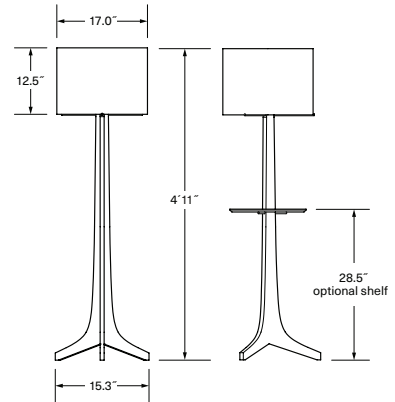

white washed oak, brushed brass, burlap

dark stained walnut, brushed aluminum, white linen

walnut, brushed aluminum, burlap, walnut shelf

walnut, brushed brass, black amaretto, details

Efficiency and simplicity guided the design process for the Nauta floor lamp. We designed the Forma several years ago with Frank Carfaro of Desiron, which profoundly influenced the Nauta's form. Our goal was to distill the Forma design without compromising it. The Nauta floor is clean, modern, and priced competitively.

## Nauta with Lutron

floor lamp

Dimensions: 17" Ø shade, 4'11"  
Materials: solid wood, aluminum, fabric shade  
Product weight: 8 lb  
Includes 8' clear silver cord with white plug  
On/Off rocker switch on socket