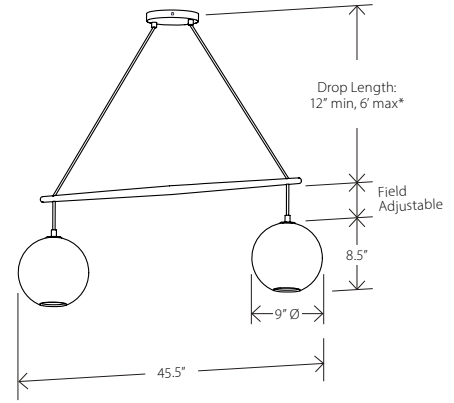

cerno®

DESIGNED AND MADE IN CALIFORNIA

Miro Chandelier

Miro chandelier

clear bubble, dark stained walnut crossbar, dark bronze, black cord

Overall fixture length: 45.5"
 Fixture height depends on the glass shade
 drop distance from the crossbar
 Materials: glass, metal, wood
 Product weight: 12 lbs
 Glass size: 9.0"Ø x 8.5"H, 5.0 lbs
 Light source: medium base E26 socket
 Lamping: E26 base, G25 lamp, 40 W max
 250 V AC max
 Round canopy with cloth covered SJT-3 cable
 Canopy dimensions: 7" Ø x 1"
 Canopy finish matches Metal Finish
 Black cloth cord included with walnut and dark stained
 walnut finishes
 Taupe cloth cord included with white washed oak finish
 Field adjustable drop length to crossbar:
 12" min, 6' max
 Glass shade drop distance below the
 crossbar is adjustable
 Suitable for sloped ceilings
 UL listed for damp locations