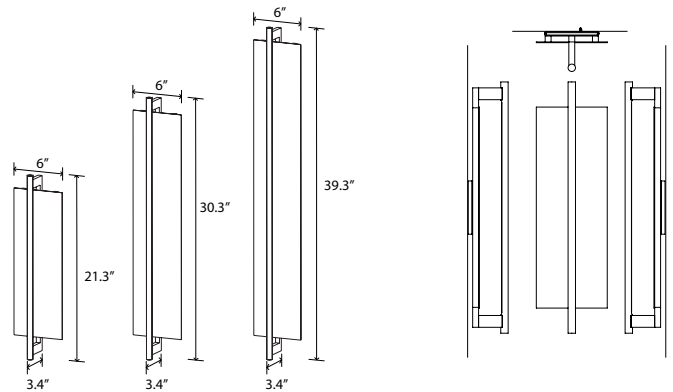

Merus 40

Merus 22

Details

Merus is a quintessential Cerno design. Clean, modern lines paired with a novel indirect light source compose a form that balances beauty and usefulness. Our team used Cerno's signature material palette of wood and metal.

Merus vanity sconce

Merus 22 dimensions: 21.3" x 6" x 3.4"
 Merus 31 dimensions: 30.3" x 6" x 3.4"
 Merus 40 dimensions: 39.3" x 6" x 3.4"
 Merus 22 weight: 2 lb
 Merus 31 weight: 2 lb
 Merus 40 weight: 3 lb
 Light source: integrated LED
 Merus 22 light output: 780 Lumens (source)
 Merus 31 light output: 1170 Lumens (source)
 Merus 40 light output: 1560 Lumens (source)
 Light color: 2700 K, 3000 K, 3500 K or 4000 K
 Color accuracy: 90+ CRI

Merus 22 power usage: 11 W
 Merus 31 power usage: 16 W
 Merus 40 power usage: 21 W
 Dimmable (see driver below)
 Driver location: must be housed in J-box
 Merus 22 driver dimensions: 2.63" x 1.25" x 0.8", included
 Merus 31 driver dimensions: 3.0" x 1.0" x 1.5", included
 Merus 40 driver dimensions: 2.82" x 2.5" x 1.2", included
 Wood grain will vary
 Specifications subject to change

MATERIAL & FINISH OPTIONS

	Merus part #: 03-251-	B	A
Size			
22"			
31"			
40"			
Wood Finish			
walnut (CM-001)		W	
dark stained walnut (CM-002)		D	
white washed oak (CM-095)		O	
Lamping			
2700 K LED			27
3000 K LED			30
3500 K LED			35
4000 K LED			40
Driver			
120 V AC input voltage		P1	
TRIAC, ELV & 0-10 V dimming			
277 V AC input voltage		P2	
TRIAC, ELV & 0-10 V dimming			