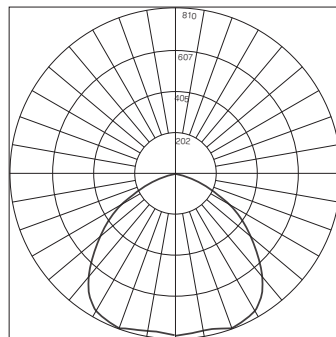

FIXTURE SPECS

Dimensions: 36" dia, 7"
Materials: Spun Aluminum Shade, Solid Wood or Spun Metal Accent,
Protective Powder Coated Finishes
Product weight: 19 lb
Light source: integrated LED
Light output: 2481 Lumens (delivered)
Color accuracy: 90+ CRI

DRIVER SPECS

AC Input Voltage Range: 120-277 V
0-10V dimming down to 1% with dim to off
LED driver integrated into fixture

SUSPENSION

- Textured White (CM-060) or Textured Black (CM-049)
- 3x 1/16" Stainless Steel Cables (CM-053)
- Field adjustable drop length: 1'0" min - 8'0" max
- Suitable for a sloped ceiling
- For extended cable length, please specify using XD designator in SKU builder
- 5-Conductor SVT Cable - color to match canopy (3 wires for AC power & ground, 2 wires for 0-10V dimming control)

- Stem and canopy finish to match exterior shade finish
- 0.5" Ø rigid stem
- Field cuttable: 1'0" min - 8'0" max
- For extended stem length, please specify using XD designator in SKU builder
- White 5-Conductor SVT Cable inside rigid stem (3 wires for AC power & ground, 2 wire for 0-10V dimming control)

PHOTOMETRIC POLAR GRAPH

Maximum Candela = 809
Located at:
Horizontal Angle = 140
Vertical Angle = 20