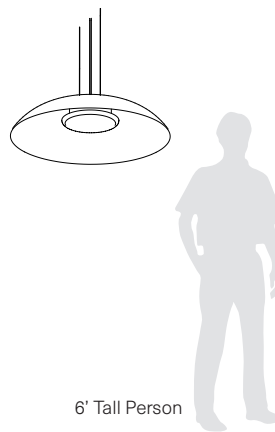

A SUSPENSION

- **W** Corded White
- **B** Corded Black
  Canopy color will match cord color.
- **R** Rigid Stem
  Rigid stem and canopy matches finish of shade exterior.

B EXTERIOR SHADE FINISH

- **049** Textured Black
- **060** Textured White
- **119** Brushed Aluminum
- **120** Brushed Brass
- **117** Distressed Brass

C INTERIOR SHADE FINISH

- **060** Textured White
- **119** Brushed Aluminum
- **120** Brushed Brass
- **117** Distressed Brass

*Different finishes may reduce delivered lumens.

D LIGHT ENGINE DISC

- **001** Walnut
- **002** Dark Stained Walnut
- **095** White Washed Oak
- **049** Textured Black
- **060** Textured White
- **119** Brushed Aluminum
- **120** Brushed Brass
- **117** Distressed Brass

E LAMPING CCT

- **27** 2700K LED
- **30** 3000K LED
- **35** 3500K LED
- **40** 4000K LED
- CRI 90+

F LIGHT OUTPUT

1. **F** Full Output - Wattage
   - **R** 50% Reduced Output - Wattage
   - **C** Custom Reduction Percentage
2. Full output based on Textured White shade interior and 2700 K LED.
3. Full output: 2481 Lumens (delivered) 36 Watts
4. Custom Reduction Percentage - to reduce both lumens and wattage.

G OPTION CODE

- **XD** For custom drop lengths add "XD" followed by desired *Overall Height* in inches at end of order code. Otherwise a standard 96" drop length is provided which is field cuttable.
- **EM** Emergency Backup option.