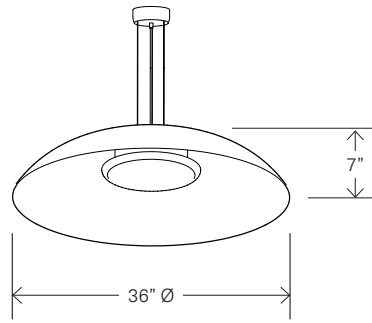

A SUSPENSION

- **W** Corded White
- **B** Corded Black
  Canopy color will match cord color.
- **R** Rigid Stem
  Rigid stem and canopy matches finish of shade exterior.

B EXTERIOR SHADE FINISH

- **049** Textured Black
- **060** Textured White
- **119** Brushed Aluminum
- **120** Brushed Brass
- **117** Distressed Brass

C INTERIOR SHADE FINISH

- **060** Textured White
- **119** Brushed Aluminum
- **120** Brushed Brass
- **117** Distressed Brass

*Different finishes may reduce delivered lumens.

D LIGHT ENGINE DISC

- **001** Walnut
- **002** Dark Stained Walnut
- **095** White Washed Oak
- **049** Textured Black
- **060** Textured White
- **119** Brushed Aluminum
- **120** Brushed Brass
- **117** Distressed Brass

E LAMPING CCT

- **27** 2700K LED
- **30** 3000K LED
- **35** 3500K LED
- **40** 4000K LED
- CRI 90+

F LIGHT OUTPUT

1. **F** Full Output - Wattage
   - **R** 50% Reduced Output - Wattage
   - **C** Custom Reduction Percentage
2. Full output based on Textured White shade interior and 2700 K LED.
3. Full output: 2481 Lumens (delivered) 36 Watts
4. Custom Reduction Percentage - to reduce both lumens and wattage.

G OPTION CODE

- **XD** For custom drop lengths add "XD" followed by desired *Overall Height* in inches at end of order code. Otherwise a standard 96" drop length is provided which is field cuttable.
- **EM** Emergency Backup option.