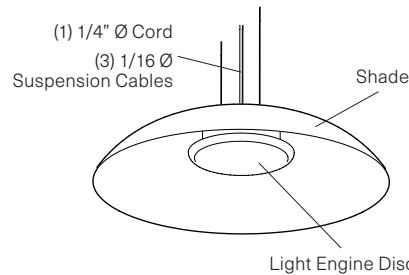

A SUSPENSION

- **W** Corded White
- **B** Corded Black
  Canopy color will match cord color.
- **R** Rigid Stem
  Rigid stem and canopy matches finish of shade exterior.

B EXTERIOR SHADE FINISH

- **049** Textured Black
- **060** Textured White
- **119** Brushed Aluminum
- **120** Brushed Brass
- **117** Distressed Brass

C INTERIOR SHADE FINISH

- **060** Textured White
- **119** Brushed Aluminum
- **120** Brushed Brass
- **117** Distressed Brass

*Different finishes may reduce delivered lumens.

D LIGHT ENGINE DISC

- **001** Walnut
- **002** Dark Stained Walnut
- **095** White Washed Oak
- **049** Textured Black
- **060** Textured White
- **119** Brushed Aluminum
- **120** Brushed Brass
- **117** Distressed Brass

E LAMPING CCT

- **27** 2700K LED
- **30** 3000K LED
- **35** 3500K LED
- **40** 4000K LED
- CRI 90+

F LIGHT OUTPUT

1. **F** Full Output - Wattage
   - **R** 50% Reduced Output - Wattage
   - **C** Custom Reduction Percentage
2. Full output based on Textured White shade interior and 2700 K LED.
3. Full output: 2481 Lumens (delivered) 36 Watts
4. Custom Reduction Percentage - to reduce both lumens and wattage.

G OPTION CODE

- **XD** For custom drop lengths add "XD" followed by desired *Overall Height* in inches at end of order code. Otherwise a standard 96" drop length is provided which is field cuttable.
- **EM** Emergency Backup option.