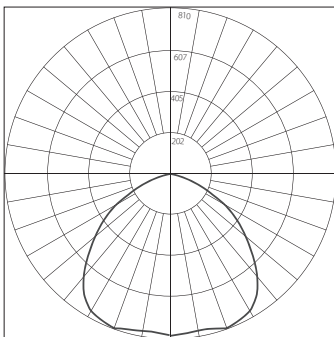

Fixture Specs

Dimensions: 36" dia, 7"
Materials: Spun Aluminum Shade, Solid Wood or Spun Metal
Accent, Protective Powder Coated Finishes
Product weight: 19 lb
Light source: integrated LED
Light output: 2481 Lumens (delivered)
Color accuracy: 90+ CRI

Driver Specs

AC Input Voltage Range: 120-277 V
0-10V dimming down to 1% with dim to off
LED driver integrated into fixture

Suspension

- Textured White (CM-060) or Textured Black (CM-049)
- 3x 1/16" Stainless Steel Cables (CM-053)
- Field adjustable drop length: 1'0" min - 8'0" max
- Suitable for a sloped ceiling
- For extended cable length, please specify using XD designator in SKU builder
- 5-Conductor SVT Cable - color to match canopy (3 wires for AC power & ground, 2 wires for 0-10V dimming control)

- Stem and canopy finish to match exterior shade finish
- 1" Ø rigid stem
- Field cuttable: 1'0" min - 8'0" max
- For extended stem length, please specify using XD designator in SKU builder
- White 5-Conductor SVT Cable inside rigid stem (3 wires for AC power & ground, 2 wire for 0-10V dimming control)

Photometric Polar Graph

Maximum Candela = 809
Located at:
Horizontal Angle = 140
Vertical Angle = 20