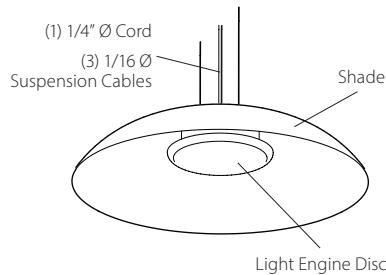

A SUSPENSION

1. **W** Corded White
   - **B** Corded Black
   - **R** Rigid Stem
2. Canopy color will match cord color.
3. Rigid stem and canopy matches finish of shade exterior.

B EXTERIOR SHADE FINISH

- **049** Textured Black
- **060** Textured White
- **119** Brushed Aluminum
- **120** Brushed Brass
- **117** Distressed Brass

C INTERIOR SHADE FINISH

- **060** Textured White
- **119** Brushed Aluminum
- **120** Brushed Brass
- **117** Distressed Brass

*Different finishes may reduce deliver lumens.

D LIGHT ENGINE DISC

- **001** Walnut
- **002** Dark Stained Walnut
- **095** White Washed Oak
- **049** Textured Black
- **060** Textured White
- **119** Brushed Aluminum
- **120** Brushed Brass
- **117** Distressed Brass

E LAMPING CCT

- **27** 2700K LED
- **30** 3000K LED
- **35** 3500K LED
- **40** 4000K LED

CRI 90+

F LIGHT OUTPUT

1. **F** Full Output - Wattage
   - **R** 50% Reduced Output - Wattage
   - **C** Custom Reduction Percentage
2. Full output: 2481 Lumens (delivered)
   36 Watts

Full output based on Textured White shade interior and 2700 K LED.

Custom Reduction Percentage - to reduce both lumens and wattage.

G OPTION CODE

XD For custom drop lengths add "XD" followed by desired Overall Height in inches at end of order code. Otherwise a standard 72" drop length is provided which is field cuttable.

EM Emergency Backup option.