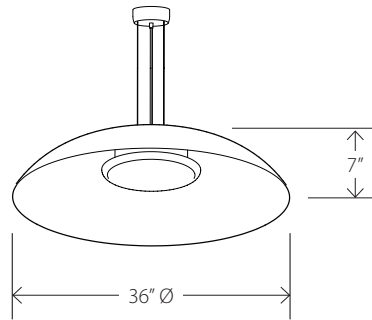

A SUSPENSION

1. **W** Corded White
   - **B** Corded Black
   - **R** Rigid Stem
2. Canopy color will match cord color.
3. Rigid stem and canopy matches finish of shade exterior.

B EXTERIOR SHADE FINISH

- **049** Textured Black
- **060** Textured White
- **119** Brushed Aluminum
- **120** Brushed Brass
- **117** Distressed Brass

C INTERIOR SHADE FINISH

- **060** Textured White
- **119** Brushed Aluminum
- **120** Brushed Brass
- **117** Distressed Brass

*Different finishes may reduce deliver lumens.

D LIGHT ENGINE DISC

- **001** Walnut
- **002** Dark Stained Walnut
- **095** White Washed Oak
- **049** Textured Black
- **060** Textured White
- **119** Brushed Aluminum
- **120** Brushed Brass
- **117** Distressed Brass

E LAMPING CCT

- **27** 2700K LED
- **30** 3000K LED
- **35** 3500K LED
- **40** 4000K LED

CRI 90+

F LIGHT OUTPUT

1. **F** Full Output - Wattage
   - **R** 50% Reduced Output - Wattage
   - **C** Custom Reduction Percentage
2. Full output: 2481 Lumens (delivered)
   36 Watts

Full output based on Textured White shade interior and 2700 K LED.

Custom Reduction Percentage - to reduce both lumens and wattage.

G OPTION CODE

XD For custom drop lengths add "XD" followed by desired Overall Height in inches at end of order code. Otherwise a standard 72" drop length is provided which is field cuttable.

EM Emergency Backup option.