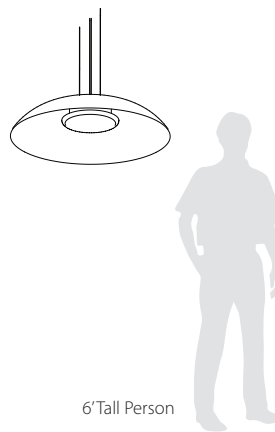

A SUSPENSION

1. **W** Corded White
   - **B** Corded Black
   - **R** Rigid Stem
2. Canopy color will match cord color.
3. Rigid stem and canopy matches finish of shade exterior.

B EXTERIOR SHADE FINISH

- **049** Textured Black
- **060** Textured White
- **119** Brushed Aluminum
- **120** Brushed Brass
- **117** Distressed Brass

C INTERIOR SHADE FINISH

- **060** Textured White
- **119** Brushed Aluminum
- **120** Brushed Brass
- **117** Distressed Brass

*Different finishes may reduce deliver lumens.

D LIGHT ENGINE DISC

- **001** Walnut
- **002** Dark Stained Walnut
- **095** White Washed Oak
- **049** Textured Black
- **060** Textured White
- **119** Brushed Aluminum
- **120** Brushed Brass
- **117** Distressed Brass

E LAMPING CCT

- **27** 2700K LED
- **30** 3000K LED
- **35** 3500K LED
- **40** 4000K LED

CRI 90+

F LIGHT OUTPUT

1. **F** Full Output - Wattage
   - **R** 50% Reduced Output - Wattage
   - **C** Custom Reduction Percentage
2. Full output: 2481 Lumens (delivered)
   36 Watts

Full output based on Textured White shade interior and 2700 K LED.

Custom Reduction Percentage - to reduce both lumens and wattage.

G OPTION CODE

XD For custom drop lengths add "XD" followed by desired Overall Height in inches at end of order code. Otherwise a standard 72" drop length is provided which is field cuttable.

EM Emergency Backup option.