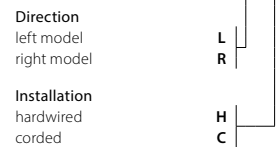

Levo bedside wall sconce/reading lamp with USB charger

Dimensions: 10" x 16" x 3.25"
 Materials: solid wood, aluminum, polymer
 Product weight: 3 lb
 Light source: 2x integrated LED
 Static sconce light + swing arm w/rotating head light
 Light output of static sconce source: 565 Lumens (source)
 Light output of swing arm source: 160 Lumens (source)*
 Light color: 2700 K
 Color accuracy: 90+ CRI
 Power usage: 20 W total (10 W USB charger)
 USB charge current: 2 A
 Fully dimmable static sconce light with Automatic ON/OFF swing arm light source
 Swing arm light is not dimmable
 Input voltage: 12 V DC (adapter included)
 Hardwired and corded versions available
 Hardwired model includes an external power supply (2.75" x 1.63" x 1.13")
 Requires space in J-box for included power adapter
 Alternate voltage/plug styles available

Hardwired adapter input voltage: 120-277 V AC
 Corded adapter input voltage: 120-240 V AC
 Wood grain will vary
 Specifications subject to change

MATERIAL & FINISH OPTIONS

Levo part # 03-120-

Includes:
 solid walnut body (CM-001)
 brushed aluminum (CM-006)
 frosted polymer (CM-024)