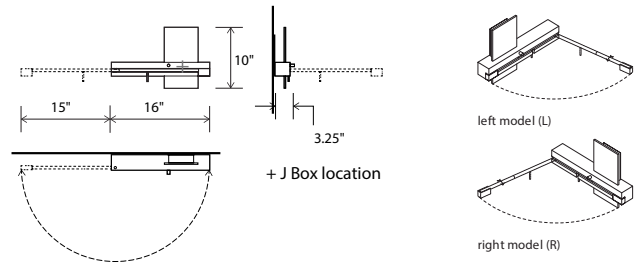

Levo bedside wall sconce/reading lamp with USB charger

Dimensions: 10" x 16" x 3.25"
 Materials: solid wood, aluminum, polymer
 Product weight: 3 lb
 Light source: 2x integrated LED
 Static sconce light + swing arm w/rotating head light
 Light output of static sconce source: 565 Lumens (source)
 Light output of swing arm source: 160 Lumens (source)*
 Light color: 2700 K
 Color accuracy: 90+ CRI
 Power usage: 20 W total (10 W USB charger)
 USB charge current: 2 A
 Fully dimmable static sconce light with Automatic ON/OFF swing arm light source
 Swing arm light is not dimmable
 Input voltage: 12 V DC (adapter included)
 Hardwired and corded versions available
 Hardwired model includes an external power supply (2.75" x 1.63" x 1.13")
 Requires space in J-box for included power adapter
 Alternate voltage/plug styles available

Hardwired adapter input voltage: 120-277 V AC
 Corded adapter input voltage: 120-240 V AC
 Wood grain will vary
 Specifications subject to change

MATERIAL & FINISH OPTIONS

Levo part # 03-120-

Includes:
 solid walnut body (CM-001)
 brushed aluminum (CM-006)
 frosted polymer (CM-024)

Levo Shelf Option

The introduction of the optional shelf for the Levo increases the utility of this fixture without compromising any aspect of the design. The shelf provides a perfect place to rest your phone or tablet while charging it. It is important to note that shelf is purchased separately from the Levo and can be retrofitted on existing Levos.