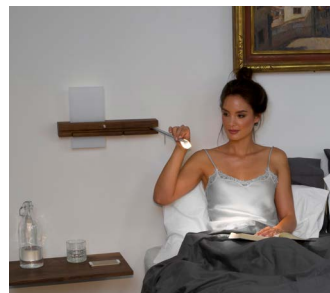

Levo bedside wall sconce/reading lamp with USB charger

Dimensions: 10" x 16" x 3.25"
 Materials: solid wood, aluminum, polymer
 Product weight: 3 lb
 Light source: 2x integrated LED
 Static sconce light + swing arm w/rotating head light
 Light output of static sconce source: 565 Lumens (source)
 Light output of swing arm source: 160 Lumens (source)*
 Light color: 2700 K
 Color accuracy: 90+ CRI
 Power usage: 20 W total (10 W USB charger)
 USB charge current: 2 A
 Fully dimmable static sconce light with Automatic ON/OFF swing arm light source
 Swing arm light is not dimmable
 Input voltage: 12 V DC (adapter included)
 Hardwired and corded versions available
 Hardwired model includes an external power supply (2.75" x 1.63" x 1.13")
 Requires space in J-box for included power adapter
 Alternate voltage/plug styles available

Hardwired adapter input voltage: 120-277 V AC
 Corded adapter input voltage: 120-240 V AC
 Wood grain will vary
 Specifications subject to change

MATERIAL & FINISH OPTIONS

Levo part # 03-120-

Includes:
 solid walnut body (CM-001)
 brushed aluminum (CM-006)
 frosted polymer (CM-024)

Levo Shelf Option

The introduction of the optional shelf for the Levo increases the utility of this fixture without compromising any aspect of the design. The shelf provides a perfect place to rest your phone or tablet while charging it. It is important to note that shelf is purchased separately from the Levo and can be retrofitted on existing Levos.

left model with shelf option

LEVO SHELF OPTIONS

Levo shelf part # 60-220- W

Includes:
 solid walnut shelf (CM-001)
 brushed aluminum (CM-006)

brushed aluminum (CM-006)

walnut (CM-001)

The goal for the Levo was to create a bedside wall fixture with great task lighting articulation that was intuitive enough to be used without prior knowledge of the fixture: all the while making it slender, sexy, and very robust.