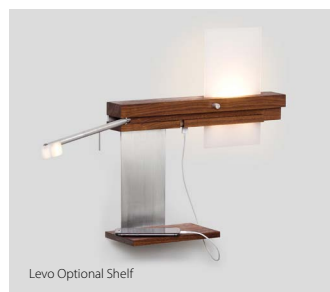

Levo bedside wall sconce/reading lamp with USB charger

Dimensions: 10" x 16" x 3.25"
 Materials: solid wood, aluminum, polymer
 Product weight: 3 lb
 Light source: 2x integrated LED
 Static sconce light + swing arm w/rotating head light
 Light output of static sconce source: 565 Lumens (source)
 Light output of swing arm source: 160 Lumens (source)*
 Light color: 2700 K
 Color accuracy: 90+ CRI
 Power usage: 20 W total (10 W USB charger)
 USB charge current: 2 A
 Fully dimmable static sconce light with Automatic ON/OFF swing arm light source
 Swing arm light is not dimmable
 Input voltage: 12 V DC (adapter included)
 Hardwired and corded versions available
 Hardwired model includes an external power supply (2.75" x 1.63" x 1.13")
 Requires space in J-box for included power adapter
 Alternate voltage/plug styles available

Hardwired adapter input voltage: 120-277 V AC
 Corded adapter input voltage: 120-240 V AC
 Wood grain will vary
 Specifications subject to change

MATERIAL & FINISH OPTIONS

Levo part # 03-120-

Includes:
 solid walnut body (CM-001)
 brushed aluminum (CM-006)
 frosted polymer (CM-024)

Levo Shelf Option

The introduction of the optional shelf for the Levo increases the utility of this fixture without compromising any aspect of the design. The shelf provides a perfect place to rest your phone or tablet while charging it. It is important to note that shelf is purchased separately from the Levo and can be retrofitted on existing Levos.

left model with shelf option

LEVO SHELF OPTIONS

Levo shelf part # 60-220- W

Includes:
 solid walnut shelf (CM-001)
 brushed aluminum (CM-006)

brushed aluminum (CM-006)

walnut (CM-001)

The goal for the Levo was to create a bedside wall fixture with great task lighting articulation that was intuitive enough to be used without prior knowledge of the fixture: all the while making it slender, sexy, and very robust.