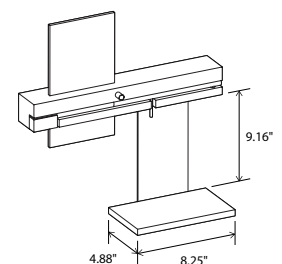

Levo bedside wall sconce/reading lamp with USB charger

Dimensions: 10" x 16" x 3.25"
 Materials: solid wood, aluminum, polymer
 Product weight: 3 lb
 Light source: 2x integrated LED
 Static sconce light + swing arm w/rotating head light
 Light output of static sconce source: 565 Lumens (source)
 Light output of swing arm source: 160 Lumens (source)*
 Light color: 2700 K
 Color accuracy: 90+ CRI
 Power usage: 20 W total (10 W USB charger)
 USB charge current: 2 A
 Fully dimmable static sconce light with Automatic ON/OFF swing arm light source
 Swing arm light is not dimmable
 Input voltage: 12 V DC (adapter included)
 Hardwired and corded versions available
 Hardwired model includes an external power supply (2.75" x 1.63" x 1.13")
 Requires space in J-box for included power adapter
 Alternate voltage/plug styles available

Hardwired adapter input voltage: 120-277 V AC
 Corded adapter input voltage: 120-240 V AC
 Wood grain will vary
 Specifications subject to change

MATERIAL & FINISH OPTIONS

Levo part # 03-120-

Includes:
 solid walnut body (CM-001)
 brushed aluminum (CM-006)
 frosted polymer (CM-024)

Levo Shelf Option

The introduction of the optional shelf for the Levo increases the utility of this fixture without compromising any aspect of the design. The shelf provides a perfect place to rest your phone or tablet while charging it. It is important to note that shelf is purchased separately from the Levo and can be retrofitted on existing Levos.