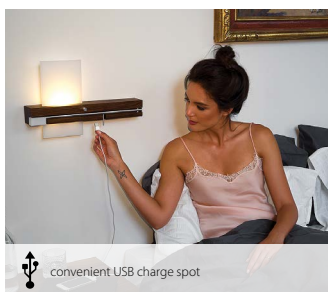

Levo bedside wall sconce/reading lamp with USB charger

Dimensions: 10" x 16" x 3.25"
 Materials: solid wood, aluminum, polymer
 Product weight: 3 lb
 Light source: 2x integrated LED
 Static sconce light + swing arm w/rotating head light
 Light output of static sconce source: 565 Lumens (source)
 Light output of swing arm source: 160 Lumens (source)*
 Light color: 2700 K
 Color accuracy: 90+ CRI
 Power usage: 20 W total (10 W USB charger)
 USB charge current: 2 A
 Fully dimmable static sconce light with Automatic ON/OFF swing arm light source
 Swing arm light is not dimmable
 Input voltage: 12 V DC (adapter included)
 Hardwired and corded versions available
 Hardwired model includes an external power supply (2.75" x 1.63" x 1.13")
 Requires space in J-box for included power adapter
 Alternate voltage/plug styles available

Hardwired adapter input voltage: 120-277 V AC
 Corded adapter input voltage: 120-240 V AC
 Wood grain will vary
 Specifications subject to change

MATERIAL & FINISH OPTIONS

Levo part # 03-120-

Includes:
 solid walnut body (CM-001)
 brushed aluminum (CM-006)
 frosted polymer (CM-024)

Levo Shelf Option

The introduction of the optional shelf for the Levo increases the utility of this fixture without compromising any aspect of the design. The shelf provides a perfect place to rest your phone or tablet while charging it. It is important to note that shelf is purchased separately from the Levo and can be retrofitted on existing Levos.

left model with shelf option

LEVO SHELF OPTIONS

Levo shelf part # 60-220- W

Includes:
 solid walnut shelf (CM-001)
 brushed aluminum (CM-006)

brushed aluminum (CM-006)

walnut (CM-001)

The goal for the Levo was to create a bedside wall fixture with great task lighting articulation that was intuitive enough to be used without prior knowledge of the fixture: all the while making it slender, sexy, and very robust.