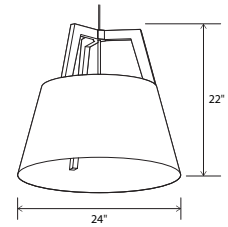

Imber 17 / 24 pendant