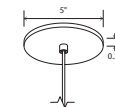

Imber 17 w/medium base socket
Low-profile round canopy, with SVT cable