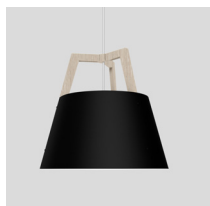

BO: matte black with matte white interior (CM-085), white washed oak (CM-095)