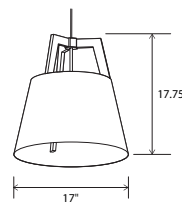

Imber 17 / 24 pendant