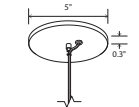

Imber 24 w/medium base socket
Low-profile round canopy, SPT with steel cable

SUSPENSION TYPE

Corded

8' length of SVT wire is used. Wire is field adjustable and suitable for a sloped ceiling.

Rigid

Stem comes 6' long and is field cuttable to length (0.38" Ø). Low-profile round canopy. Driver must be house remotely.

SUSPENSION & HARDWARE FINISH

Standard Combinations

Come with either black or satin nickel and white suspension, canopy, and sockets:

Black: DW, DD, RW, GD, BD, BO, BW
Satin Nickel & White: WO

Corded Versions

White cord: satin nickel hardware
Black cord: black hardware
24" Imber corded uses a 1/16" Ø steel cable for suspension

CANOPIES

See website for more canopy information
See Suspension & Hardware for canopy finishes

Canopy types:

Imber 17 with LED lamping

Extended-profile round canopy, braided cord included, required to house the LED driver (3.25" x 2.25" x 1.25")
Canopy dimensions: 5.5" Ø, 2" deep

Imber 17 with Medium base socket

Low-profile round canopy, SVT included

Imber 24 with LED lamping

Imber 24 with Medium base socket

Low-profile round canopy, SPT with steel cable included

*Available in 3000K, 4000K and other color temperatures upon request

▲WARNING. California Proposition 65 Warning for California Consumers. This product can expose you to chemicals including wood dust and lead which are known to the State of California to cause cancer or birth defects or other reproductive harm. For more information go to www.P65Warnings.ca.gov