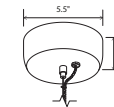

Imber 24 with LED lamping
Extended-profile round canopy, braided cord with steel cable