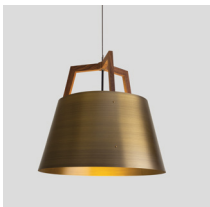

DW: distressed brass (CM-009), walnut (CM-001)