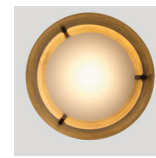

DIFFUSER

Frosted white diffuser (CM-024)
Diffuser is recommended when fixture location may allow for direct glare
Integrated LED option always comes with a diffuser