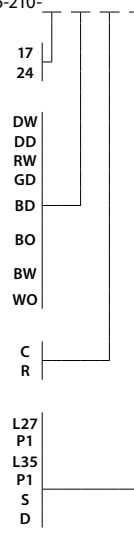

Lamping

integrated LED with diffuser - 2700 K
integrated LED with diffuser - 3500 K
medium base socket without diffuser
medium base socket with diffuser