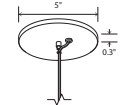

Ignis 24 w/medium base socket
Low-profile round canopy, SPT with steel cable