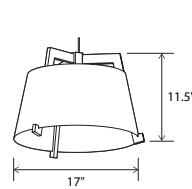

Ignis 17 / 24 pendant