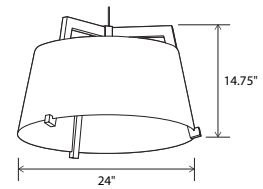

Ignis 17 / 24 pendant