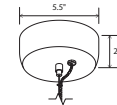

Ignis 24 with LED lamping
Extended-profile round canopy, braided cord with steel cable