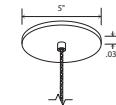

Ignis 17 w/medium base socket
Low-profile round canopy, with SVT cable