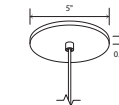

Ignis 17 w/medium base socket
Low-profile round canopy, with SVT cable