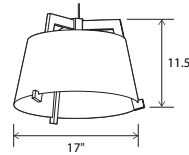

Ignis 17 / 24 pendant