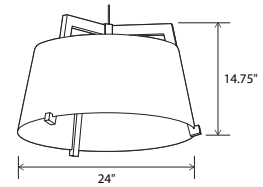

Ignis 17 / 24 pendant