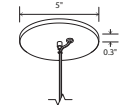

Ignis 24 w/medium base socket
Low-profile round canopy, SPT with steel cable