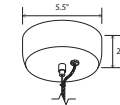

Ignis 24 with LED lamping
Extended-profile round canopy, braided cord with steel cable