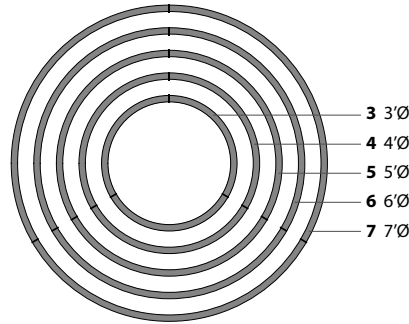

(A) DIAMETER

(B) SUSPENSION

S Straight

A Angled

C Collared

(C) FINISH 1 - RING WALL

- 001 Walnut
- 002 Dark Stained Walnut
- 095 White Washed Oak
- 012 Brushed Aluminum
- 046 Rose Gold
- 047 Brushed Brass
- 096 Distressed Brass
- 085 Matte Black
- 121 Matte White

(D) FINISH 2 - SEAM PLATE

- 119 Brushed Aluminum
- 120 Brushed Brass
- 117 Distressed Brass
- 049 Textured Black
- 060 Textured White

Canopy finish will match seam plate finish.