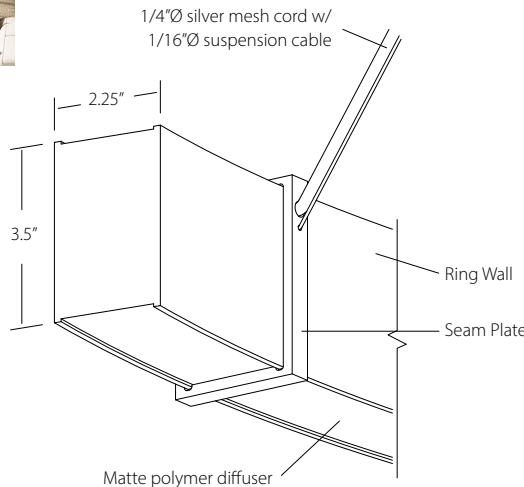

EXAMPLE ORDER CODE R-0030 - 4 - S - 002 - 008 - D - 27 - EM

Gaviota, 6' diameter, Angled cables, walnut ring walls, distressed brass seam plate, direct light, 3000K.

Detail of Distressed Brass seam plate with Walnut ring walls

(A) DIAMETER

(B) SUSPENSION

S Straight

A Angled

C Collared

(C) FINISH 1 - RING WALL

- 001 Walnut
- 002 Dark Stained Walnut
- 095 White Washed Oak
- 012 Brushed Aluminum
- 046 Rose Gold
- 047 Brushed Brass
- 096 Distressed Brass
- 085 Matte Black
- 121 Matte White

(D) FINISH 2 - SEAM PLATE

- 119 Brushed Aluminum
- 120 Brushed Brass
- 117 Distressed Brass
- 049 Textured Black
- 060 Textured White

Canopy finish will match seam plate finish.

All Gaviota pendants have 3 seam plates and suspension cables, number of electrical cords per model listed on page 2.

(E) LIGHT DIRECTION

- D Direct
- B Direct and Indirect

(F) LAMPING CCT

- 27 2700K LED
- 30 3000K LED
- 35 3500K LED
- 40 4000K LED
- CRI 90+

(G) OPTION CODE

- XD** For custom drop lengths add "XD" followed by desired Overall Height in inches at end of order code. Otherwise a standard 96" drop length is provided which is field cuttable.
- EM** Emergency Backup option.