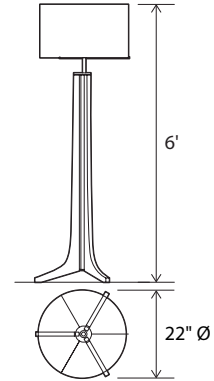

## Forma floor

Dimensions: 22" Ø shade, 6'0"  
 Materials: solid wood, aluminum, fabric shade  
 Product weight: 15 lb  
 Light source: medium base E26 socket  
 Lamping: E26 base, type A lamp, 60 W max  
 Input voltage: 120 V AC max  
 Dimmable on fixture  
 Wood grain will vary  
 Specifications subject to change