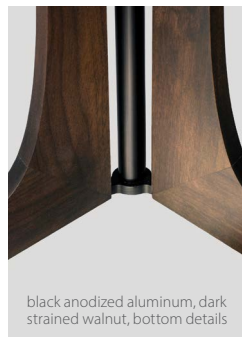

Frank Carfaro and I worked to design a piece that embraced both Cerno and Desiron's aesthetic, without deviating too much from either brand's design language. I am really pleased with the fluidity, posture and scale we achieved with the Forma.

*Nick Sheridan,
Co-Designer*

Alternate voltage / plug styles are available