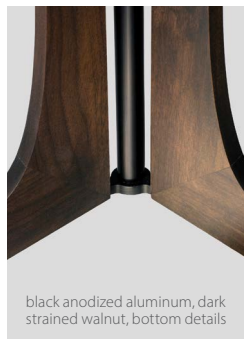

brushed aluminum, walnut, burlap

Forma floor

Dimensions: 22" Ø shade, 6'0"
 Materials: solid wood, aluminum, fabric shade
 Product weight: 15 lb
 Light source: medium base E26 socket
 Lamping: E26 base, type A lamp, 60 W max
 Input voltage: 120 V AC max
 Dimmable on fixture
 Wood grain will vary
 Specifications subject to change

dark stained walnut (CM-002)

white washed oak (CM-095)

burlap (CM-017)

white linen (CM-016)

black amaretto (CM-018)

MATERIAL & FINISH OPTIONS

Forma floor part # 05-300-

Metal Finish

brushed aluminum (CM-006) **A**
 black anodized aluminum (CM-007) **B**

Wood Body

walnut (CM-001) **W**
 dark stained walnut (CM-002) **D**
 maple (CM-005) **M**

Fabric Shade

burlap (CM-017) **N**
 white linen (CM-016) **L**
 black amaretto (CM-018) **A**

black anodized aluminum, dark stained walnut, white linen

black anodized aluminum, walnut, black amaretto

black anodized aluminum, dark stained walnut, bottom details

Frank Carfaro and I worked to design a piece that embraced both Cerno and Desiron's aesthetic, without deviating too much from either brand's design language. I am really pleased with the fluidity, posture and scale we achieved with the Forma.