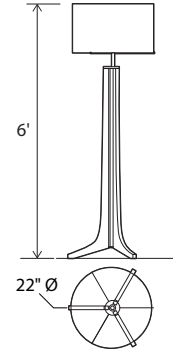

brushed aluminum, walnut, burlap

Forma floor

Dimensions: 22" Ø shade, 6'0"
 Materials: solid wood, aluminum, fabric shade
 Product weight: 15 lb
 Light source: medium base E26 socket
 Lamping: E26 base, type A lamp, 60 W max
 Input voltage: 120 V AC max
 Dimmable on fixture
 Wood grain will vary
 Specifications subject to change