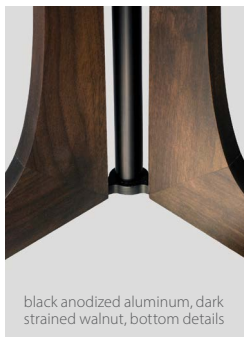

brushed aluminum, walnut, burlap

Forma floor

Dimensions: 22" Ø shade, 6'0"
 Materials: solid wood, aluminum, fabric shade
 Product weight: 15 lb
 Light source: medium base E26 socket
 Lamping: E26 base, type A lamp, 60 W max
 Input voltage: 120 V AC max
 Dimmable on fixture
 Wood grain will vary
 Specifications subject to change

dark stained walnut (CM-002)

maple (CM-005)

burlap (CM-017)

white linen (CM-016)

black amaretto (CM-018)

MATERIAL & FINISH OPTIONS

Forma floor part # 05-300-

Metal Finish

brushed aluminum (CM-006)
 black anodized aluminum (CM-007)

A
 B

Wood Body

walnut (CM-001)
 dark stained walnut (CM-002)
 maple (CM-005)

W
 D
 M

Fabric Shade

burlap (CM-017)
 white linen (CM-016)
 black amaretto (CM-018)

N
 L
 A

black anodized aluminum, dark stained walnut, white linen

black anodized aluminum, maple, black amaretto

black anodized aluminum, dark stained walnut, bottom details

Frank Carfaro and I worked to design a piece that embraced both Cerno and Desiron's aesthetic, without deviating too much from either brand's design language. I am really pleased with the fluidity, posture and scale we achieved with the Forma.