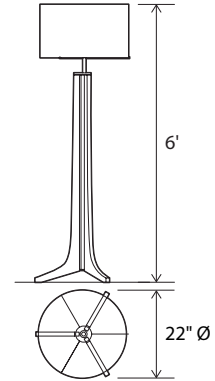

brushed aluminum, walnut, burlap

Forma floor

Dimensions: 22" Ø shade, 6'0"
 Materials: solid wood, aluminum, fabric shade
 Product weight: 15 lb
 Light source: medium base E26 socket
 Lamping: E26 base, type A lamp, 60 W max
 Input voltage: 120 V AC max
 Dimmable on fixture
 Wood grain will vary
 Specifications subject to change