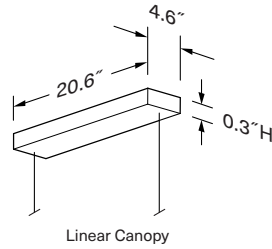

SUSPENSION

Split Canopy: 5" Ø x .29" H

Suspension Cable Distance:

- 46: 24"
- 70: 36"
- 94: 48"

Linear Canopy: 20.6" x 4.6" x 0.3"H

Suspension Cable Distance: 19.13"

1/16" Stainless Steel Cables (CM-053)

Field adjustable drop length: 1'0" min - 8'0" max

Suitable for a sloped ceiling

For extended cable length, please specify using XD designator in SKU builder

Clear SPT-1 Cable for power

FIXTURE SPECS

LENGTH	DIMENSIONS	WEIGHT
46"	46" x 2.3" x 4" H	7 lbs
70"	70" x 2.3" x 4" H	10 lbs
94"	94" x 2.3" x 4" H	13 lbs