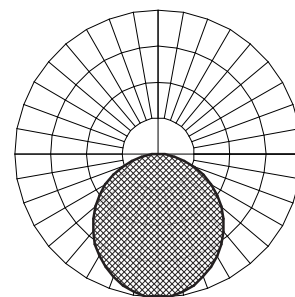

Light source: integrated LED

Color accuracy: 90+ CRI

See table (right) for light output

LIGHT OUTPUT / WATTAGE

DIRECT LIGHT OUTPUT

LENGTH	WATTS	DELIVERED LUMENS (DOWN)
46"	30	2287
70"	48	3554
94"	63	4702

DIRECT AND INDIRECT LIGHT

LENGTH	WATTS	DELIVERED LUMENS (DOWN)	DELIVERED LUMENS (UP)
46"	45	2287	1119
70"	71	3554	1739
94"	94	4702	2301

DRIVER SPECS

AC Input Voltage Range: 120-277 V

0-10V dimming down to 1% with dim to off

Drivers to be mounted remote at a maximum distance of 50' including pendant drop distance, provided a 12 gauge wire is used.

Driver dimensions are maximum 6.25" x 3" x 1.06"

PHOTOMETRIC POLAR GRAPH

Direct

Direct and Indirect

Specification subject to change without notice. The information contained in this drawing is the sole property of Cerno, LLC. Any reproduction in part or in whole without the written permission of Cerno, LLC is prohibited.