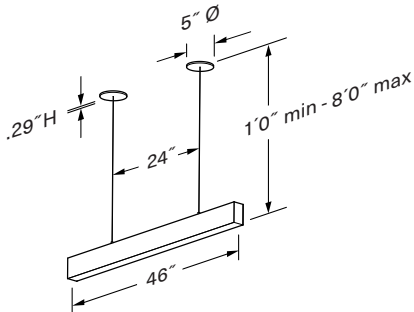

SUSPENSION

Split Canopy: 5" Ø x .29" H

Suspension Cable Distance:

- 46: 24"
- 70: 36"
- 94: 48"

Linear Canopy: 20.6" x 4.6" x 0.3"H

Suspension Cable Distance: 19.13"

1/16" Stainless Steel Cables (CM-053)

Field adjustable drop length: 1'0" min - 8'0" max

Suitable for a sloped ceiling

For extended cable length, please specify using XD designator in SKU builder

Clear SPT-1 Cable for power

FIXTURE SPECS

LENGTH	DIMENSIONS	WEIGHT
46"	46" x 2.3" x 4" H	7 lbs
70"	70" x 2.3" x 4" H	10 lbs
94"	94" x 2.3" x 4" H	13 lbs

Driver dimensions are maximum 6.25" x 3" x 1.06"

PHOTOMETRIC POLAR GRAPH

Direct

Direct and Indirect

Specification subject to change without notice. The information contained in this drawing is the sole property of Cerno, LLC. Any reproduction in part or in whole without the written permission of Cerno, LLC is prohibited.