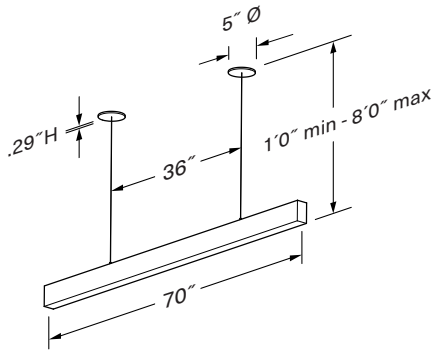

SUSPENSION

Split Canopy: 5" Ø x .29" H

Suspension Cable Distance:

- 46: 24"
- 70: 36"
- 94: 48"

Linear Canopy: 20.6" x 4.6" x 0.3"H

Suspension Cable Distance: 19.13"

1/16" Stainless Steel Cables (CM-053)

Field adjustable drop length: 1'0" min - 8'0" max

Suitable for a sloped ceiling

For extended cable length, please specify using XD designator in SKU builder

Clear SPT-1 Cable for power

FIXTURE SPECS

LENGTH	DIMENSIONS	WEIGHT
46"	46" x 2.3" x 4" H	7 lbs
70"	70" x 2.3" x 4" H	10 lbs
94"	94" x 2.3" x 4" H	13 lbs

Driver dimensions are maximum 6.25" x 3" x 1.06"

PHOTOMETRIC POLAR GRAPH

Direct

Direct and Indirect

Specification subject to change without notice. The information contained in this drawing is the sole property of Cerno, LLC. Any reproduction in part or in whole without the written permission of Cerno, LLC is prohibited.