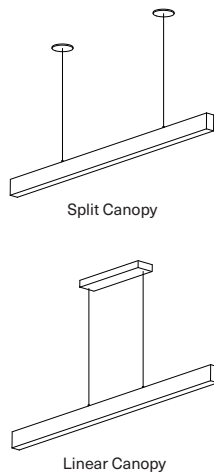

PROJECT: CONTACT:

Fill in the shaded boxes using the information listed below.

ORDER CODE	R-0080	-		-		-		-		-		-			
	MODEL	(A)	FIXTURE LENGTH	(B)	SUSPENSION	(C)	WALL FINISH	(D)	CANOPY FINISH	(E)	LIGHT DIRECTION	(F)	LAMPING CCT	(G)	OPTION CODE
EXAMPLE ORDER CODE	R-0080	-	46	-	S	-	002	-	119	-	D	-	27	-	EM

(A) FIXTURE LENGTH

- 46** 46" x 2.3" x 4"H
- 70** 70" x 2.3" x 4"H
- 94** 94" x 2.3" x 4"H

(B) SUSPENSION

- S** Split Canopy
- L** Linear Canopy

(C) WALL FINISH

- 001** Walnut
- 002** Dark Stained Walnut
- 095** White Washed Oak
- 012** Brushed Aluminum
- 046** Rose Gold
- 047** Brushed Brass
- 096** Distressed Brass
- 085** Matte Black

SUSPENSION

Split Canopy: 5" Ø x .29" H

Suspension Cable Distance:

- 46: 24"
- 70: 36"
- 94: 48"

Linear Canopy: 20.6" x 4.6" x 0.3"H

Suspension Cable Distance: 19.13"

1/16" Stainless Steel Cables (CM-053)

Field adjustable drop length: 1'0" min - 8'0" max