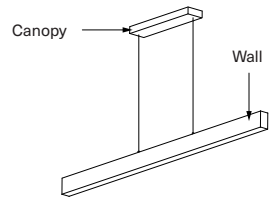

(D) CANOPY FINISH

- **119** Brushed Aluminum
- **120** Brushed Brass
- **117** Distressed Brass
- **049** Textured Black
- **060** Textured White