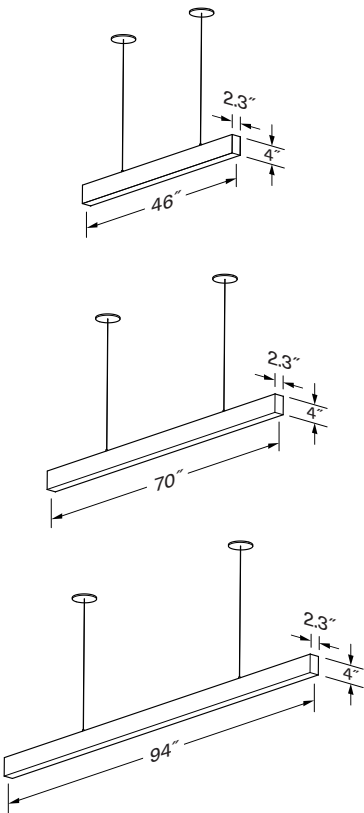

(A) FIXTURE LENGTH

- 46** 46" x 2.3" x 4"H
- 70** 70" x 2.3" x 4"H
- 94** 94" x 2.3" x 4"H

(B) SUSPENSION

- S** Split Canopy
- L** Linear Canopy

(C) WALL FINISH

- 001** Walnut
- 002** Dark Stained Walnut
- 095** White Washed Oak
- 012** Brushed Aluminum
- 046** Rose Gold
- 047** Brushed Brass
- 096** Distressed Brass
- 085** Matte Black

SUSPENSION

Split Canopy: 5" Ø x .29" H

Suspension Cable Distance:

- 46: 24"
- 70: 36"
- 94: 48"

Linear Canopy: 20.6" x 4.6" x 0.3"H

Suspension Cable Distance: 19.13"

1/16" Stainless Steel Cables (CM-053)

Field adjustable drop length: 1'0" min - 8'0" max

Suitable for a sloped ceiling

For extended cable length, please specify using XD designator in SKU builder

Clear SPT-1 Cable for power

FIXTURE SPECS

LENGTH	DIMENSIONS	WEIGHT
46"	46" x 2.3" x 4" H	7 lbs
70"	70" x 2.3" x 4" H	10 lbs
94"	94" x 2.3" x 4" H	13 lbs

Driver dimensions are maximum 6.25" x 3" x 1.06"

PHOTOMETRIC POLAR GRAPH

Direct

Direct and Indirect

Specification subject to change without notice. The information contained in this drawing is the sole property of Cerno, LLC. Any reproduction in part or in whole without the written permission of Cerno, LLC is prohibited.