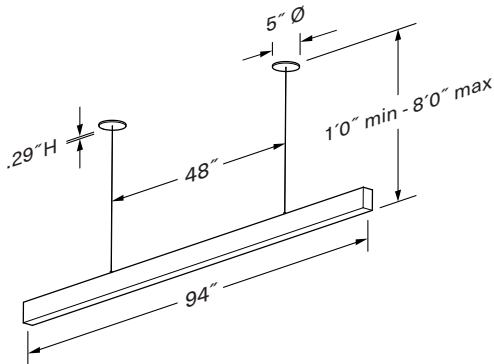

SUSPENSION

Split Canopy: 5" Ø x .29" H

Suspension Cable Distance:

- 46: 24"
- 70: 36"
- 94: 48"

Linear Canopy: 20.6" x 4.6" x 0.3"H

Suspension Cable Distance: 19.13"

1/16" Stainless Steel Cables (CM-053)

Field adjustable drop length: 1'0" min - 8'0" max

Suitable for a sloped ceiling

For extended cable length, please specify using XD designator in SKU builder

Clear SPT-1 Cable for power

FIXTURE SPECS

LENGTH	DIMENSIONS	WEIGHT
46"	46" x 2.3" x 4" H	7 lbs
70"	70" x 2.3" x 4" H	10 lbs
94"	94" x 2.3" x 4" H	13 lbs

Driver dimensions are maximum 6.25" x 3" x 1.06"

PHOTOMETRIC POLAR GRAPH

Direct

Direct and Indirect

Specification subject to change without notice. The information contained in this drawing is the sole property of Cerno, LLC. Any reproduction in part or in whole without the written permission of Cerno, LLC is prohibited.