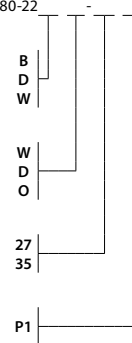

Casia 22 pendant

Dimensions: 21.5" Ø, 8.2"
 Product weight: 5 lb
 Light Color Options:
 2700 K - 1981 Lumens (source)
 3500 K - 2083 Lumens (source)
 Color accuracy: 90+ CRI
 Power usage: 23 W
 Dimmable (see power options below)
 Low profile round canopy with SVT-3 Cable
 Canopy dimensions: 5" Ø, 0.3"
 See website for more canopy information
 Field adjustable drop length: 0'6" min - 8'0" max
 Gloss White (CM-054) shade option ships with
 Textured White Powder Coat Canopy and SVT-3 Cable,
 White (CM-040)
 All other shade option ship with Textured Black Powder
 Coat (CM-049) and SVT-3 Cable, Black (CM-039)
 Suitable for a sloped ceiling
 Wood grain will vary
 Specifications subject to change
 JA8-2019 Compliant

Lamping*

2700 K LED
 3500 K LED

Power Option

120 V AC input voltage
 TRIAC and ELV dimming

matte black (CM-085)

distressed brass (CM-009)

gloss white (CM-054)

walnut (CM-001)