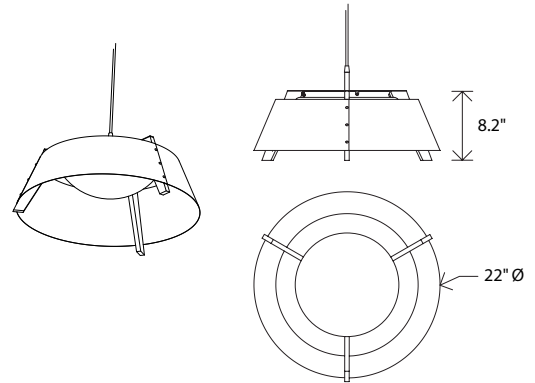

distressed brass , walnut

white gloss , white washed oak

The Casia Pendant was a natural progression after releasing the Casia Flush Mount in early 2020. The wood arms, metal shade, and glass diffuser combine to create a minimalist form well suited for a modern environment or a traditional space. Each carefully selected material plays an integral role in the aesthetic design and performance.

Casia 22 pendant

Dimensions: 21.5" Ø, 8.2"
 Product weight: 5 lb
 Light Color Options:
 2700 K - 1981 Lumens (source)
 3500 K - 2083 Lumens (source)
 Color accuracy: 90+ CRI
 Power usage: 23 W
 Dimmable (see power options below)
 Low profile round canopy with SVT-3 Cable
 Canopy dimensions: 5" Ø, 0.3"
 See website for more canopy information
 Field adjustable drop length: 0'6" min - 8'0" max
 Gloss White (CM-054) shade option ships with
 Textured White Powder Coat Canopy and SVT-3 Cable,
 White (CM-040)
 All other shade option ship with Textured Black Powder
 Coat (CM-049) and SVT-3 Cable, Black (CM-039)
 Suitable for a sloped ceiling
 Wood grain will vary
 Specifications subject to change
 JA8-2019 Compliant