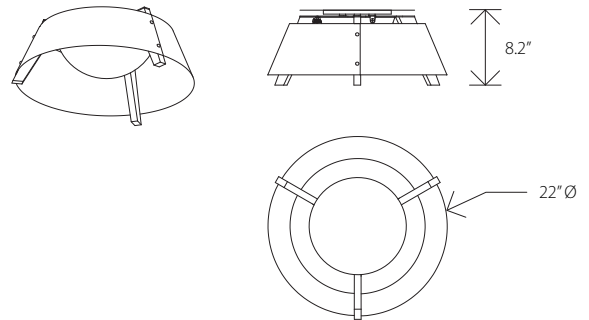

Casia 22 flush mount

Dimensions: 21.5" Ø, 8.2"
 Product weight: 5 lb
 Light Color Options:
 2700 K - 1981 Lumens (source)
 3500 K - 2083 Lumens (source)
 Color accuracy: 90+ CRI
 Power usage: 23 W
 Dimmable (see power options below)
 Wood grain will vary
 Specifications subject to change

dark stained walnut (CM-002)

white washed oak (CM-095)

Casia is a fresh and innovative approach to a flush mount light fixture. Each carefully selected material plays an integral role in the aesthetic design and performance. The wood arms, metal shade, and glass diffuser combine to create a minimalist form well suited for a modern environment or a more traditional space. The 14" version works well in bathrooms, closets, narrow corridors, and smaller kitchens. The 18" and 22" sizes are incredibly dynamic and work well in different environments such as commercial, residential, and hospitality applications.