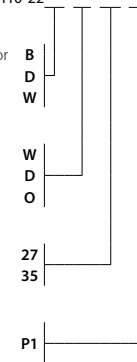

Casia 22 flush mount

Dimensions: 21.5" Ø, 8.2"
 Product weight: 5 lb
 Light Color Options:
 2700 K - 1981 Lumens (source)
 3500 K - 2083 Lumens (source)
 Color accuracy: 90+ CRI
 Power usage: 23 W
 Dimmable (see power options below)
 Wood grain will vary
 Specifications subject to change

Lamping*

2700 K LED
 3500 K LED

Power Option

120 V AC input voltage
 TRIAC and ELV dimming

matte black (CM-085)

distressed brass (CM-009)

gloss white (CM-054)

walnut (CM-001)