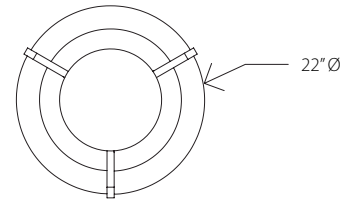

distressed brass, walnut

matte black with matte white interior, dark stained walnut

Casia 22 flush mount

Dimensions: 21.5" Ø, 8.2"
 Product weight: 5 lb
 Light Color Options:
 2700 K - 1981 Lumens (source)
 3500 K - 2083 Lumens (source)
 Color accuracy: 90+ CRI
 Power usage: 23 W
 Dimmable (see power options below)
 Wood grain will vary
 Specifications subject to change
 JA8-2019 Compliant

MATERIAL & FINISH OPTIONS

Casia 14 part # 08-110-22

Shade Material

matte black (CM-085) w/matte white interior
 distressed brass (CM-009)
 gloss white (CM-054)

Wood Body

walnut (CM-001)
 dark stained walnut (CM-002)
 white washed oak (CM-095)

dark stained walnut (CM-002)

white washed oak (CM-095)

Casia is a fresh and innovative approach to a flush mount light fixture. Each carefully selected material plays an integral role in the aesthetic design and performance. The wood arms, metal shade, and glass diffuser combine to create a minimalist form well suited for a modern environment or a more traditional space. The 14" version works well in bathrooms, closets, narrow corridors, and smaller kitchens. The 18" and 22" sizes are incredibly dynamic and work well in different environments such as commercial, residential, and hospitality applications.