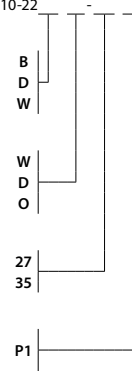

distressed brass, walnut

matte black with matte white interior, dark stained walnut

Casia 22 flush mount

Dimensions: 21.5" Ø, 8.2"
 Product weight: 5 lb
 Light Color Options:
 2700 K - 1981 Lumens (source)
 3500 K - 2083 Lumens (source)
 Color accuracy: 90+ CRI
 Power usage: 23 W
 Dimmable (see power options below)
 Wood grain will vary
 Specifications subject to change
 JA8-2019 Compliant

MATERIAL & FINISH OPTIONS

Casia 14 part # 08-110-22

Shade Material

matte black (CM-085) w/matte white interior
 distressed brass (CM-009)
 gloss white (CM-054)

Wood Body

walnut (CM-001)
 dark stained walnut (CM-002)
 white washed oak (CM-095)

Lamping*

2700 K LED
 3500 K LED

Power Option

120 V AC input voltage
 TRIAC and ELV dimming

matte black (CM-085)

distressed brass (CM-009)

gloss white (CM-054)

walnut (CM-001)