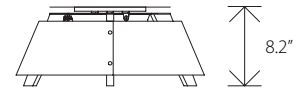

distressed brass, walnut

matte black with matte white interior, dark stained walnut

Casia 22 flush mount

Dimensions: 21.5" Ø, 8.2"
 Product weight: 5 lb
 Light Color Options:
 2700 K - 1981 Lumens (source)
 3500 K - 2083 Lumens (source)
 Color accuracy: 90+ CRI
 Power usage: 23 W
 Dimmable (see power options below)
 Wood grain will vary
 Specifications subject to change
 JA8-2019 Compliant