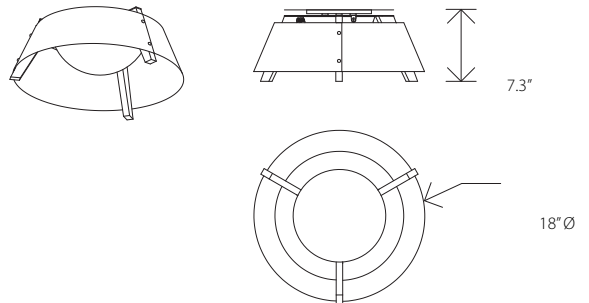

matte black with matte white interior, dark stained walnut

gloss white, white washed oak

Casia is a fresh and innovative approach to a flush mount light fixture. Each carefully selected material plays an integral role in the aesthetic design and performance. The wood arms, metal shade, and glass diffuser combine to create a minimalist form well suited for a modern environment or a more traditional space. The 14" version works well in bathrooms, closets, narrow corridors, and smaller kitchens. The 18" and 22" sizes are incredibly dynamic and work well in different environments such as commercial, residential, and hospitality applications.

Casia 18 flush mount

Dimensions: 18" Ø, 7.3"
 Product weight: 4 lb
 Light Color Options:
 2700 K - 1310 Lumens (source)
 3500 K - 1378 Lumens (source)
 Color accuracy: 90+ CRI
 Power usage: 15 W
 Dimmable (see power options below)
 Wood grain will vary
 Specifications subject to change