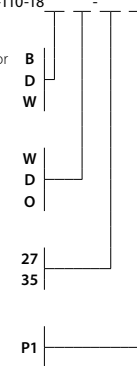

Casia 18 flush mount

Dimensions: 18" Ø, 7.3"
 Product weight: 4 lb
 Light Color Options:
 2700 K - 1310 Lumens (source)
 3500 K - 1378 Lumens (source)
 Color accuracy: 90+ CRI
 Power usage: 15 W
 Dimmable (see power options below)
 Wood grain will vary
 Specifications subject to change

Lamping*

2700 K LED
 3500 K LED

Power Option

120 V AC input voltage
 TRIAC and ELV dimming

matte black (CM-085)

distressed brass (CM-009)

gloss white (CM-054)

walnut (CM-001)