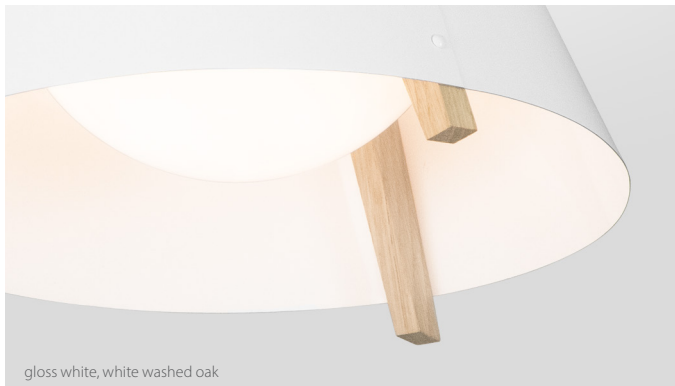

matte black with matte white interior, dark stained walnut

gloss white, white washed oak

Casia is a fresh and innovative approach to a flush mount light fixture. Each carefully selected material plays an integral role in the aesthetic design and performance. The wood arms, metal shade, and glass diffuser combine to create a minimalist form well suited for a modern environment or a more traditional space. The 14" version works well in bathrooms, closets, narrow corridors, and smaller kitchens. The 18" and 22" sizes are incredibly dynamic and work well in different environments such as commercial, residential, and hospitality applications.

Casia 18 flush mount

Dimensions: 18" Ø, 7.3"
 Product weight: 4 lb
 Light Color Options:
 2700 K - 1310 Lumens (source)
 3500 K - 1378 Lumens (source)
 Color accuracy: 90+ CRI
 Power usage: 15 W
 Dimmable (see power options below)
 Wood grain will vary
 Specifications subject to change

JA8-2019 Compliant

MATERIAL & FINISH OPTIONS

Casia 18 part # 08-110-18

Shade Material

matte black (CM-085) with matte white interior
 distressed brass (CM-009)
 gloss white (CM-054)

Wood Body

walnut (CM-001)
 dark stained walnut (CM-002)
 white washed oak (CM-095)