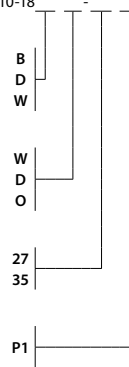

Power Option

120 V AC input voltage
TRIAC and ELV dimming

Includes: white glass diffuser (CM-109)

Available in a pendant version.

*Available in 3000K, 4000K and other color temperatures upon request.