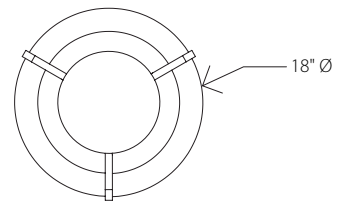

black, dark stained walnut

gloss whit, white washed oak

*Casia is a fresh and innovative approach to a flush mount light fixture. Each carefully selected material plays an integral role in the aesthetic design and performance. The wood arms, metal shade, and glass diffuser combine to create a minimalist form well suited for a modern environment or a more traditional space. The 14" version works well in bathrooms, closets, narrow corridors, and smaller kitchens. The 18" and 22" sizes are incredibly dynamic and work well in different environments such as commercial, residential, and hospitality applications.*

## Casia 18 flush mount

Dimensions: 18" Ø, 7.3"  
 Product weight: 4 lb  
 Light Color Options:  
 2700 K - 1310 Lumens (source)  
 3500 K - 1378 Lumens (source)  
 Color accuracy: 90+ CRI  
 Power usage: 15 W  
 Dimmable (see power options below)  
 Wood grain will vary  
 Specifications subject to change  
 JA8-2019 Compliant