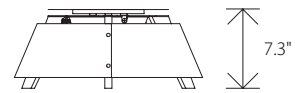

## Casia 18 flush mount

Dimensions: 18" Ø, 7.3"  
 Product weight: 4 lb  
 Light Color Options:  
 2700 K - 1310 Lumens (source)  
 3500 K - 1378 Lumens (source)  
 Color accuracy: 90+ CRI  
 Power usage: 15 W  
 Dimmable (see power options below)  
 Wood grain will vary  
 Specifications subject to change  
 JA8-2019 Compliant