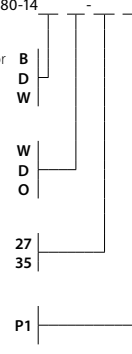

Casia 14 pendant

Dimensions: 14.25" Ø, 5.5"
 Product weight: 3 lb
 Light Color Options:
 2700 K - 831 Lumens (source)
 3500 K - 873 Lumens (source)
 Color accuracy: 90+ CRI
 Power usage: 10 W
 Dimmable (see power options below)
 Low profile round canopy with SVT-3 Cable
 Canopy dimensions: 5" Ø, 0.3"
 See website for more canopy information
 Field adjustable drop length: 0'6" min - 8'0" max
 Gloss White (CM-054) shade option ships with Textured White Powder Coat Canopy and SVT-3 Cable, White (CM-040)
 All other shade option ship with Textured Black Powder Coat (CM-049) and SVT-3 Cable, Black (CM-039)
 Suitable for a sloped ceiling
 Wood grain will vary
 Specifications subject to change

Lamping*

2700 K LED
 3500 K LED

Power Option

120 V AC input voltage
 TRIAC and ELV dimming

matte black (CM-085)

distressed brass (CM-009)

gloss white (CM-054)

walnut (CM-001)