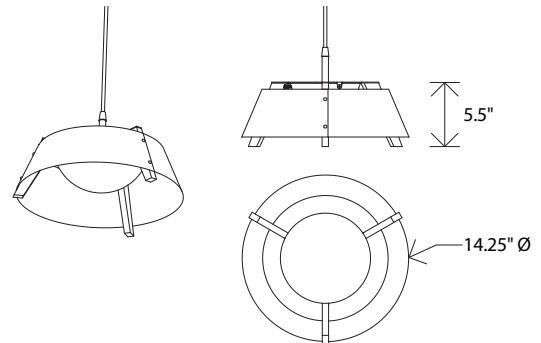

gloss white, white washed oak

matte black with matte white, dark stained walnut

The Casia Pendant was a natural progression after releasing the Casia Flush Mount in early 2020. The wood arms, metal shade, and glass diffuser combine to create a minimalist form well suited for a modern environment or a traditional space. Each carefully selected material plays an integral role in the aesthetic design and performance.

Casia 14 pendant

Dimensions: 14.25" Ø, 5.5"
 Product weight: 3 lb
 Light Color Options:
 2700 K - 831 Lumens (source)
 3500 K - 873 Lumens (source)
 Color accuracy: 90+ CRI
 Power usage: 10 W
 Dimmable (see power options below)
 Low profile round canopy with SVT-3 Cable
 Canopy dimensions: 5" Ø, 0.3"
 See website for more canopy information
 Field adjustable drop length: 0'6" min - 8'0" max
 Gloss White (CM-054) shade option ships with Textured White Powder Coat Canopy and SVT-3 Cable, White (CM-040)
 All other shade option ship with Textured Black Powder Coat (CM-049) and SVT-3 Cable, Black (CM-039)
 Suitable for a sloped ceiling
 Wood grain will vary
 Specifications subject to change