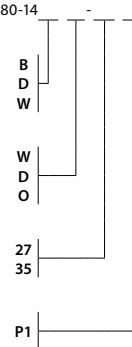

Casia 14 pendant

Dimensions: 14.25" Ø, 5.5"

Product weight: 3 lb

Light Color Options:

2700 K - 831 Lumens (source)

3500 K - 873 Lumens (source)

Color accuracy: 90+ CRI

Power usage: 10 W

Dimmable (see power options below)

Low profile round canopy with SVT-3 Cable

Canopy dimensions: 5" Ø, 0.3"

See website for more canopy information

Field adjustable drop length: 0'6" min - 8'0" max

Gloss White (CM-054) shade option ships with

dark stained walnut (CM-002)

white washed oak (CM-095)

Lamping*

2700 K LED

3500 K LED

Power Option

120 V AC input voltage

TRIAC and ELV dimming