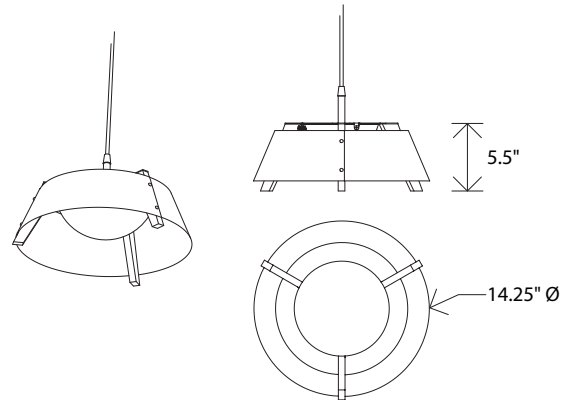

Casia 14 pendant

Dimensions: 14.25" Ø, 5.5"

Product weight: 3 lb

Light Color Options:

2700 K - 831 Lumens (source)

3500 K - 873 Lumens (source)

Color accuracy: 90+ CRI

Power usage: 10 W

Dimmable (see power options below)

Low profile round canopy with SVT-3 Cable

Canopy dimensions: 5" Ø, 0.3"

See website for more canopy information

Field adjustable drop length: 0'6" min - 8'0" max

Gloss White (CM-054) shade option ships with