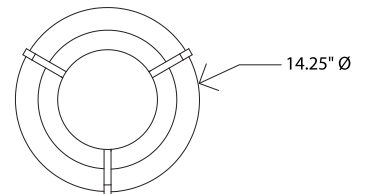

gloss whit, white washed oak

distressed brass, walnut

Casia is a fresh and innovative approach to a flush mount light fixture. Each carefully selected material plays an integral role in the aesthetic design and performance. The wood arms, metal shade, and glass diffuser combine to create a minimalist form well suited for a modern environment or a more traditional space. The 14" version works well in bathrooms, closets, narrow corridors, and smaller kitchens. The 18" and 22" sizes are incredibly dynamic and work well in different environments such as commercial, residential, and hospitality applications.

## Casia 14 flush mount

Dimensions: 14.25" Ø, 5.5"  
 Product weight: 3 lb  
 Light Color Options:  
 2700 K - 831 Lumens (source)  
 3500 K - 873 Lumens (source)  
 Color accuracy: 90+ CRI  
 Power usage: 10 W  
 Dimmable (see power options below)  
 Wood grain will vary  
 Specifications subject to change