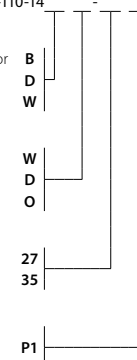

Power Option

120 V AC input voltage
TRIAC and ELV dimming