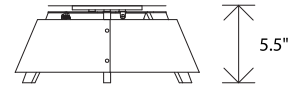

## Casia 14 flush mount

Dimensions: 14.25" Ø, 5.5"  
 Product weight: 3 lb  
 Light Color Options:  
 2700 K - 831 Lumens (source)  
 3500 K - 873 Lumens (source)  
 Color accuracy: 90+ CRI  
 Power usage: 10 W  
 Dimmable (see power options below)  
 Wood grain will vary  
 Specifications subject to change