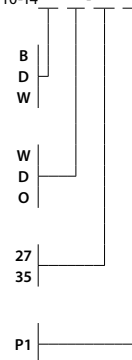

gloss whit, white washed oak

distressed brass, walnut

Casia is a fresh and innovative approach to a flush mount light fixture. Each carefully selected material plays an integral role in the aesthetic design and performance. The wood arms, metal shade, and glass diffuser combine to create a minimalist form well suited for a modern environment or a more traditional space. The 14" version works well in bathrooms, closets, narrow corridors, and smaller kitchens. The 18" and 22" sizes are incredibly dynamic and work well in different environments such as commercial, residential, and hospitality applications.

Casia 14 flush mount

5.5"

14.25" Ø

Dimensions: 14.25" Ø, 5.5"
 Product weight: 3 lb
 Light Color Options:
 2700 K - 831 Lumens (source)
 3500 K - 873 Lumens (source)
 Color accuracy: 90+ CRI
 Power usage: 10 W
 Dimmable (see power options below)
 Wood grain will vary
 Specifications subject to change
 JA8-2019 Compliant

MATERIAL & FINISH OPTIONS

Casia 14 part # 08-110-14

Shade Material

matte black (CM-085) w/matte white interior
 distressed brass (CM-009)
 gloss white (CM-054)

Wood Body

walnut (CM-001)
 dark stained walnut (CM-002)
 white washed oak (CM-095)

Lamping*

2700 K LED
 3500 K LED

Power Option

120 V AC input voltage
 TRIAC and ELV dimming

matte black (CM-085)

distressed brass (CM-009)

gloss white (CM-054)

walnut (CM-001)