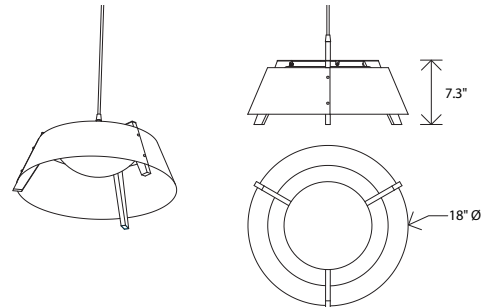

matte black with matte white , dark stained walnut

distressed brass , walnut

The Casia Pendant was a natural progression after releasing the Casia Flush Mount in early 2020. The wood arms, metal shade, and glass diffuser combine to create a minimalist form well suited for a modern environment or a traditional space. Each carefully selected material plays an integral role in the aesthetic design and performance.

Casia 18 pendant

Dimensions: 18" Ø, 7.3"
 Product weight: 4 lb
 Light Color Options:
 2700 K - 1310 Lumens (source)
 3500 K - 1378 Lumens (source)
 Color accuracy: 90+ CRI
 Power usage: 15 W
 Dimmable (see power options below)
 Low profile round canopy with SVT-3 Cable
 Canopy dimensions: 5" Ø, 0.3"
 See website for more canopy information
 Field adjustable drop length: 0'6" min - 8'0" max
 Gloss White (CM-054) shade option ships with Textured White Powder Coat Canopy and SVT-3 Cable, White (CM-040)
 All other shade option ship with Textured Black Powder Coat (CM-049) and SVT-3 Cable, Black (CM-039)
 Suitable for a sloped ceiling
 Wood grain will vary
 Specifications subject to change