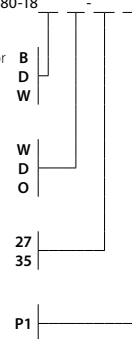

Casia 18 pendant

Dimensions: 18" Ø, 7.3"
 Product weight: 4 lb
 Light Color Options:
 2700 K - 1310 Lumens (source)
 3500 K - 1378 Lumens (source)
 Color accuracy: 90+ CRI
 Power usage: 15 W
 Dimmable (see power options below)
 Low profile round canopy with SVT-3 Cable
 Canopy dimensions: 5" Ø, 0.3"
 See website for more canopy information
 Field adjustable drop length: 0'6" min - 8'0" max
 Gloss White (CM-054) shade option ships with Textured White Powder Coat Canopy and SVT-3 Cable, White (CM-040)
 All other shade option ship with Textured Black Powder Coat (CM-049) and SVT-3 Cable, Black (CM-039)
 Suitable for a sloped ceiling
 Wood grain will vary
 Specifications subject to change

JA8-2019 Compliant

MATERIAL & FINISH OPTIONS

Casia 18 pendant part # 06-280-18

Shade Material

matte black (CM-085) w/matte white interior
 distressed brass (CM-009)
 gloss white (CM-054)

Wood Body

walnut (CM-001)
 dark stained walnut (CM-002)
 white washed oak (CM-095)

Lamping*

2700 K LED
 3500 K LED

Power Option

120-277 V AC input voltage
 TRIAC and ELV dimming

matte black (CM-085)

distressed brass (CM-009)

gloss white (CM-054)

walnut (CM-001)