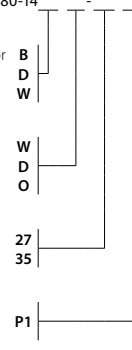

Power Option

120-277 V AC input voltage
TRIAC and ELV dimming