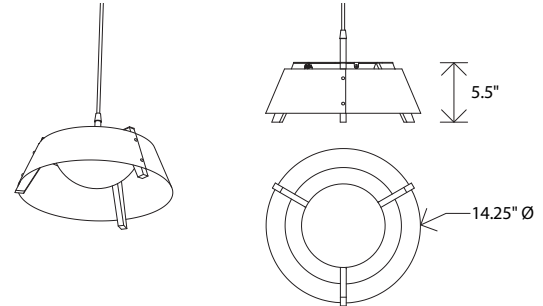

## Casia 14 pendant

Dimensions: 14.25" Ø, 5.5"  
 Product weight: 3 lb  
 Light Color Options:  
 2700 K - 831 Lumens (source)  
 3500 K - 873 Lumens (source)  
 Color accuracy: 90+ CRI  
 Power usage: 10 W  
 Dimmable (see power options below)  
 Low profile round canopy with SVT-3 Cable  
 Canopy dimensions: 5" Ø, 0.3"  
 See website for more canopy information  
 Field adjustable drop length: 0'6" min - 8'0" max  
 Gloss White (CM-054) shade option ships with Textured White Powder Coat Canopy and SVT-3 Cable, White (CM-040)  
 All other shade option ship with Textured Black Powder Coat (CM-049) and SVT-3 Cable, Black (CM-039)  
 Suitable for a sloped ceiling  
 Wood grain will vary  
 Specifications subject to change