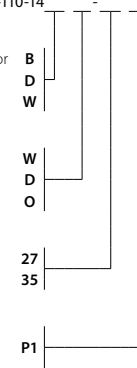

Casia 14 flush mount

Dimensions: 14.25" Ø, 5.5"
 Product weight: 3 lb
 Light Color Options:
 2700 K - 831 Lumens (source)
 3500 K - 873 Lumens (source)
 Color accuracy: 90+ CRI
 Power usage: 10 W
 Dimmable (see power options below)
 Wood grain will vary
 Specifications subject to change

Lamping*

2700 K LED
 3500 K LED

Power Option

120-277 V AC input voltage
 TRIAC and ELV dimming

matte black (CM-085)

distressed brass (CM-009)

gloss white (CM-054)

walnut (CM-001)