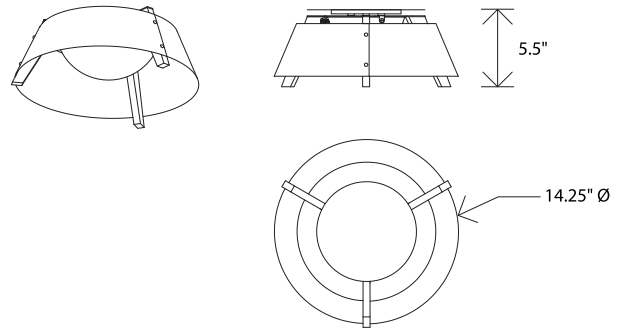

Casia 14 flush mount

Dimensions: 14.25" Ø, 5.5"
 Product weight: 3 lb
 Light Color Options:
 2700 K - 831 Lumens (source)
 3500 K - 873 Lumens (source)
 Color accuracy: 90+ CRI
 Power usage: 10 W
 Dimmable (see power options below)
 Wood grain will vary
 Specifications subject to change

dark stained walnut (CM-002)

white washed oak (CM-095)

Casia is a fresh and innovative approach to a flush mount light fixture. Each carefully selected material plays an integral role in the aesthetic design and performance. The wood arms, metal shade, and glass diffuser combine to create a minimalist form well suited for a modern environment or a more traditional space. The 14" version works well in bathrooms, closets, narrow corridors, and smaller kitchens. The 18" and 22" sizes are incredibly dynamic and work well in different environments such as commercial, residential, and hospitality applications.