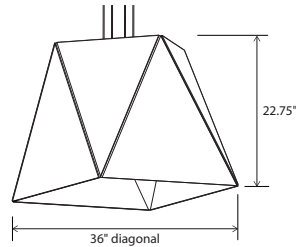

Calx 36, walnut, brushed brass

The Calx is an example of modern design where the methods and the materials themselves are integral to its very conception, aligning form and function, which creates a synergy that is evident. The fixture ultimately forms a square aperture but enjoys a beautifully simple faceted structure.

Nick Sheridan,
Designer

Calx 36 pendant

8" round canopy - clear SPT with four 1/16" Ø steel cables

Dimensions: 25" x 25", 22.75"
 Materials: wood, metal, polymer
 Product weight: 18 lb
 Light source: 4x GU-24 base socket
 Lamping: 4x GU-24 base, 18 W max each
 Bulbs not included
 Input voltage: 300 V AC max
 White (CM-060) 8" round canopy included
 Canopy dimensions: 8"Ø, 1.25"
 See website for more canopy information
 8'-0" drop length, field adjustable
 Suitable for a sloped ceiling
 Wood grain will vary
 Specifications subject to change