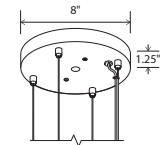

Nick Sheridan,
Designer

Calx 36 pendant

8" round canopy - clear SPT with four 1/16" Ø steel cables

Dimensions: 25" x 25", 22.75"
 Materials: wood, metal, polymer
 Product weight: 18 lb
 Light source: 4x GU-24 base socket
 Lamping: 4x GU-24 base, 18 W max each
 Bulbs not included
 Input voltage: 300 V AC max
 White (CM-060) 8" round canopy included
 Canopy dimensions: 8"Ø, 1.25"
 See website for more canopy information
 8'-0" drop length, field adjustable
 Suitable for a sloped ceiling
 Wood grain will vary
 Specifications subject to change