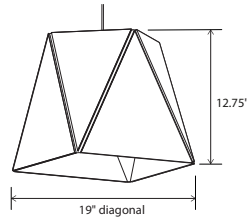

Nick Sheridan,
Designer

Calx 19 pendant

Dimensions: 13" x 13", 12.75"
Materials: wood, metal, polymer
Product weight: 7 lb

Integrated LED Specifications

Light output: 1250 Lumens (source)
Light color*: 2700 K or 3500 K
Color accuracy: 90+ CRI
Power usage: 13 W
Dimmable (see driver below)
White (CM-060) extended-profile round canopy with white braided cord and steel cable included
Canopy dimensions: 5"ø, 2"
Canopy required to house LED driver (3.3" x 1.6" x 1.0")
See website for more canopy information
6'-0" drop length, field adjustable

Medium Base Specifications

Lamping: 1x E26 base, type A lamp, 60 W max
Bulb not included
Input voltage: 250 V AC max
White (CM-060) low-profile round canopy with white SPT cord and steel cable included
Canopy dimensions: 5"ø, 0.3"
72" drop length, field adjustable