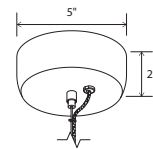

Calx 19 Integrated LED - extended-profile round canopy braided cord with steel cable