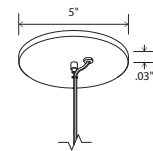

Calx 19 E26 - low-profile round canopy with white SPT with steel cable