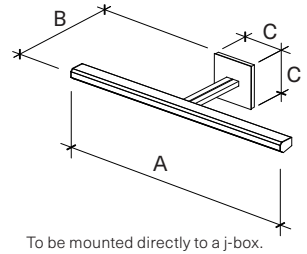

The height of the fixture is adjustable within the mounting bracket.

DIRECT WIRE WALL MOUNT

The Direct Wire Wall Mount attaches to a J-box above an art piece. Junction box placement is critical.

(E) LAMPING

DB
Distressed Brass
(CM-117)

PRODUCT DIMENSIONS

STANDARD MOUNT

SKU OPTION	A	B	C
12	2"	8"	6"
18	18"	8"	6"
24	24"	8"	6"
36	36"	8"	12"
48	48"	8"	12"

DIRECT WIRE WALL MOUNT

SKU OPTION	A	B	C
12	12"	9.25"	4.5"
18	18"	9.25"	4.5"
24	24"	9.25"	4.5"
36	36"	9.25"	4.5"
48	48"	9.25"	4.5"