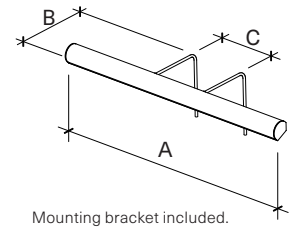

PRODUCT DIMENSIONS

STANDARD MOUNT

SKU OPTION	A	B	C
12	2"	8"	6"
18	18"	8"	6"
24	24"	8"	6"
36	36"	8"	12"
48	48"	8"	12"