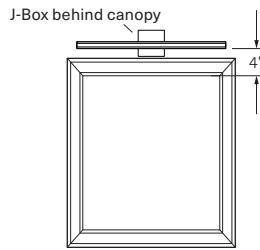

Low Profile, Direct Wire Wall Mount, White

(D) MOUNTING

- S** Standard Mount
- D** Direct Wire Wall Mount

STANDARD MOUNT

The Standard Mount includes two slim 90° arms that slide into a mounting bracket. The mounting bracket can be installed on the back of the frame or directly to the wall behind the art.

The height of the fixture is adjustable within the mounting bracket.

DIRECT WIRE WALL MOUNT

The Direct Wire Wall Mount attaches to a J-box above an art piece. Junction box placement is critical.

(E) LAMPING

PROFILE AND MOUNTING CONFIGURATIONS

MOUNTING DETAILS

STANDARD MOUNT

DIRECT WIRE WALL MOUNT

Standard Mount: The mounting bracket can be installed on the back of the frame or directly to the wall behind the art.

SIDE-BY-SIDE

If multiple fixtures are to be mounted side-by-side to illuminate a single canvas, a 3 inch maximum distance between fixtures is recommended.

Brackets to connect fixtures side-by-side are available upon request. Contact Cerno Customer Service for more details.