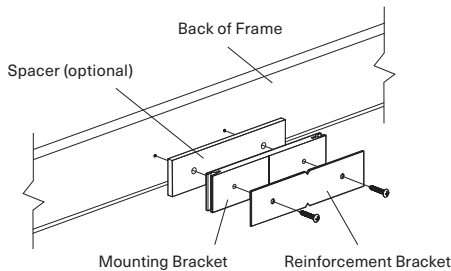

The height of the fixture is adjustable within the mounting bracket.

DIRECT WIRE WALL MOUNT

The Direct Wire Wall Mount attaches to a J-box above an art piece. Junction box placement is critical.

(E) LAMPING

PROFILE AND MOUNTING CONFIGURATIONS

MOUNTING DETAILS

STANDARD MOUNT

DIRECT WIRE WALL MOUNT

Standard Mount: The mounting bracket can be installed on the back of the frame or directly to the wall behind the art.

SIDE-BY-SIDE

If multiple fixtures are to be mounted side-by-side to illuminate a single canvas, a 3 inch maximum distance between fixtures is recommended.

Brackets to connect fixtures side-by-side are available upon request. Contact Cerno Customer Service for more details.