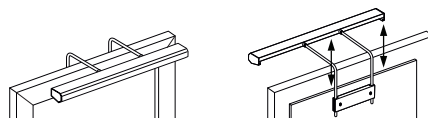

Low Profile, Direct Wire Wall Mount, White

(D) MOUNTING

- S** Standard Mount
- D** Direct Wire Wall Mount

STANDARD MOUNT

The Standard Mount includes two slim 90° arms that slide into a mounting bracket. The mounting bracket can be installed on the back of the frame or directly to the wall behind the art.

The height of the fixture is adjustable within the mounting bracket.

DIRECT WIRE WALL MOUNT

The Direct Wire Wall Mount attaches to a J-box above an art piece. Junction box placement is critical.

(E) LAMPING