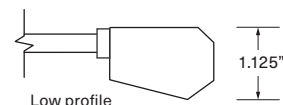

(C) PROFILE

- **L** Low Profile*
- **R** Round Profile

Low Profile, Direct Wire Wall Mount, White