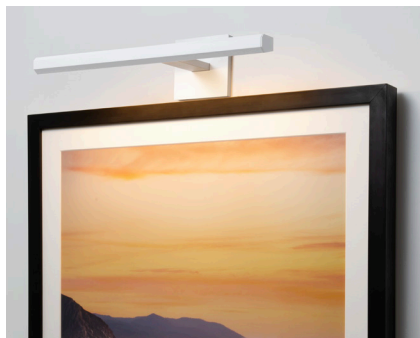

The Cerno Art Light with Rania combines Cerno's clean picture light designs with Rania performance.

Order Code	03-306	-		-		-		-	
MODEL	(A) WIDTH	(B) FINISH	(C) PROFILE	(D) MOUNTING	(E) LAMPING				
Example Order Code	03-306	-	24	-	WT	-	L	-	S - RN

Round Profile, Standard Mount, White

(A) WIDTH

	FIXTURE WIDTH	CANVAS WIDTH RANGE
12	12"	12"-18"
18	18"	18"-24"
24	24"	24"-36"
36	36"	36"-48"
48	48"	48"-60"

(B) FINISH - STANDARD

- BL** Black (CM-030)
- BZ** Oil Rubbed Bronze (CM-029)
- GD** Gold (CM-031)
- WT** White (CM-060)
- AL** Brushed Aluminum (CM-006)

Low Profile, Direct Wire Wall Mount, White

(D) MOUNTING

- S** Standard Mount
- D** Direct Wire Wall Mount

STANDARD MOUNT

The Standard Mount includes two slim 90° arms that slide into a mounting bracket. The mounting bracket can be installed on the back of the frame or directly to the wall behind the art.

The height of the fixture is adjustable within the mounting bracket.

DIRECT WIRE WALL MOUNT

The Direct Wire Wall Mount attaches to a J-box above an art piece. Junction box placement is critical.

(E) LAMPING