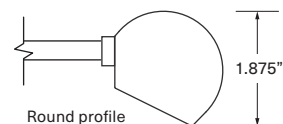

(C) PROFILE

- **L** Low Profile*
- **R** Round Profile

Low Profile, Direct Wire Wall Mount, White