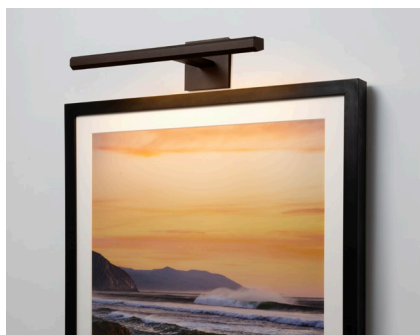

Low Profile, Direct Wire Wall Mount, Oil Rubbed Bronze