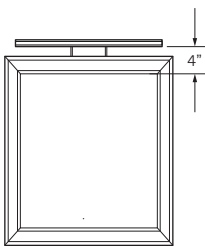

Low Profile, Direct Wire Wall Mount, White

(D) MOUNTING

- S** Standard Mount
- D** Direct Wire Wall Mount

STANDARD MOUNT

The Standard Mount includes two slim 90° arms that slide into a mounting bracket. The mounting bracket can be installed on the back of the frame or directly to the wall behind the art.

The height of the fixture is adjustable within the mounting bracket.

DIRECT WIRE WALL MOUNT

The Direct Wire Wall Mount attaches to a J-box above an art piece. Junction box placement is critical.

(E) LAMPING

PROFILE AND MOUNTING CONFIGURATIONS

MOUNTING DETAILS

STANDARD MOUNT

DIRECT WIRE WALL MOUNT

Standard Mount: The mounting bracket can be installed on the back of the frame or directly to the wall behind the art.

SIDE-BY-SIDE

If multiple fixtures are to be mounted side-by-side to illuminate a single canvas, a 3 inch maximum distance between fixtures is recommended.

Brackets to connect fixtures side-by-side are available upon request. Contact Cerno Customer Service for more details.