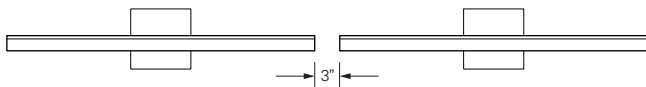

PROFILE AND MOUNTING CONFIGURATIONS

MOUNTING DETAILS

STANDARD MOUNT

DIRECT WIRE WALL MOUNT

Standard Mount: The mounting bracket can be installed on the back of the frame or directly to the wall behind the art.

SIDE-BY-SIDE

If multiple fixtures are to be mounted side-by-side to illuminate a single canvas, a 3 inch maximum distance between fixtures is recommended.

Brackets to connect fixtures side-by-side are available upon request. Contact Cerno Customer Service for more details.