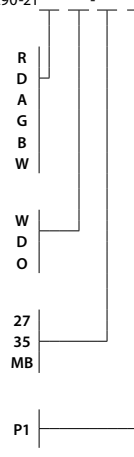

Power Option (LED version only)

120-277 V AC input voltage
TRIAC, ELV, and 0-10V dimming

Traveling through Morocco, I was in awe of the skilled craftspeople and their impressive work. I was most enamored with the detail and intricacy of the perforated metal light fixtures. The artistry, patterns, and old-world techniques inspired me and ultimately inspired the Amicus.

*Nick Sheridan,
Designer*