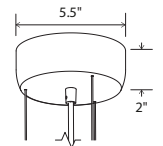

round extended canopy