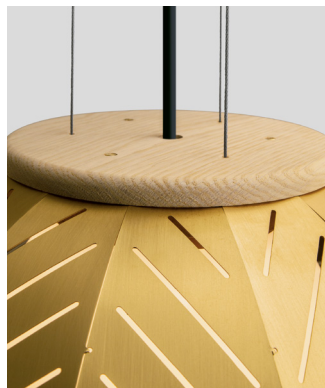

distressed brass

distressed brass, under view

Amicus 21 pendant

Dimensions: 21" Ø, 17.75"
Product weight: 6 lb
Suitable for a sloped ceiling

Integrated LED Specifications

Light output: 915 Lumens (source), based on 2700 K
Light color: 2700 K, 3500 K (other color temperatures available upon request)
Color accuracy: 90+ CRI
Power usage: 9 W
Dimmability: TRIAC, ELV & 0-10 V dimming

E26 Medium Base Specifications

Lamping: E26 base, 60 W max, G40 recommended
Bulb not included
Input voltage: 250 V AC max

Textured Black (CM-049) extended round canopy with SVT-3 Cord, Black (CM-039) and 1/16" Stainless Steel Cables (CM-053)
Canopy dimensions: 5.5" Ø, 2"
Field adjustable drop length: 1'0" min - 8'0" max

Wood grain will vary
Specifications subject to change
Suitable for dry or damp locations

round extended canopy

brushed brass (CM-047)

distressed brass (CM-096)

brushed aluminum (CM-012)

brushed rose gold (CM-046)

Lamping

2700 K LED
3500 K LED
medium base E26 socket

Power Option (LED version only)

120-277 V AC input voltage
TRIAC, ELV, and 0-10V dimming

Traveling through Morocco, I was in awe of the skilled craftspeople and their impressive work. I was most enamored with the detail and intricacy of the perforated metal light fixtures. The artistry, patterns, and old-world techniques inspired me and ultimately inspired the Amicus.