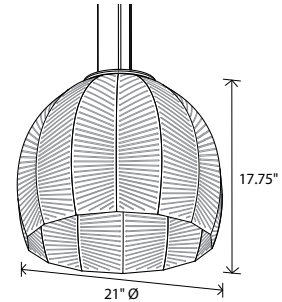

distressed brass

distressed brass, under view

Amicus 21 pendant

Dimensions: 21" Ø, 17.75"
Product weight: 6 lb
Suitable for a sloped ceiling

Integrated LED Specifications

Light output: 915 Lumens (source), based on 2700 K
Light color: 2700 K, 3500 K (other color temperatures available upon request)
Color accuracy: 90+ CRI
Power usage: 9 W
Dimmability: TRIAC, ELV & 0-10 V dimming

E26 Medium Base Specifications

Lamping: E26 base, 60 W max, G40 recommended
Bulb not included
Input voltage: 250 V AC max

Textured Black (CM-049) extended round canopy with SVT-3 Cord, Black (CM-039) and 1/16" Stainless Steel Cables (CM-053)
Canopy dimensions: 5.5" Ø, 2"
Field adjustable drop length: 1'0" min - 8'0" max