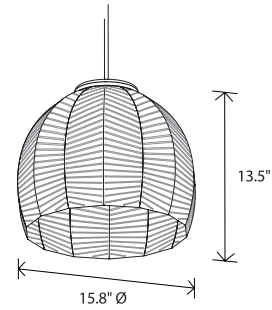

*Nick Sheridan,
Designer*

Amicus 16 pendant

Dimensions: 15.8" Ø, 13.5"
Product weight: 4 lb
Suitable for a sloped ceiling

Integrated LED Specifications

Light output: 915 Lumens (source), based on 2700 K
Light color: 2700 K, 3500 K (other color temperatures available upon request)
Color accuracy: 90+ CRI
Power usage: 9 W
Dimmability: TRIAC, ELV & 0-10 V dimming

E26 Medium Base Specifications

Lamping: E26 base, 60 W max, G40 recommended
Bulb not included
Input voltage: 250 V AC max

Textured Black Powdercoat (CM-049) Canopy with SVT-3 Cord, Black (CM-039)
Two canopy options included: round extended canopy and round low profile canopy
Canopy dimensions:
Low Profile Canopy Dimensions: 5" Ø, 0.3"
Extended Canopy Dimensions: 5.5" Ø, 2"
Field adjustable drop length: 0'6" min - 8'0" max