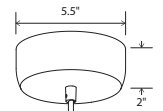

Power Option (LED version only)

120-277 V AC input voltage
TRIAC, ELV, and 0-10V dimming

round extended canopy