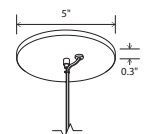

round extended canopy

round low-profile canopy