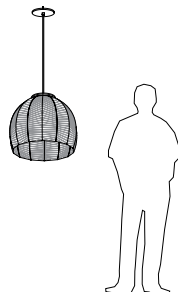

*Nick Sheridan,
Designer*

Amicus 16 pendant

Dimensions: 15.8" Ø, 13.5"
Product weight: 4 lb
Suitable for a sloped ceiling

Integrated LED Specifications

Light output: 915 Lumens (source), based on 2700 K
Light color: 2700 K, 3500 K (other color temperatures available upon request)
Color accuracy: 90+ CRI
Power usage: 9 W
Dimmability: TRIAC, ELV & 0-10 V dimming

E26 Medium Base Specifications

Lamping: E26 base, 60 W max, G40 recommended
Bulb not included
Input voltage: 250 V AC max

Textured Black Powdercoat (CM-049) Canopy with SVT-3 Cord, Black (CM-039)
Two canopy options included: round extended canopy and round low profile canopy
Canopy dimensions:
Low Profile Canopy Dimensions: 5" Ø, 0.3"
Extended Canopy Dimensions: 5.5" Ø, 2"
Field adjustable drop length: 0'6" min - 8'0" max