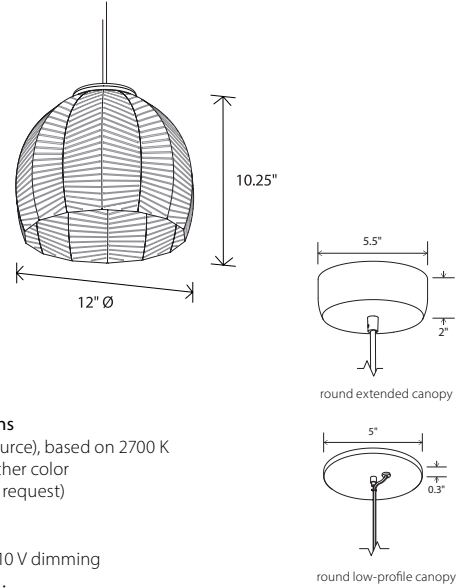

Amicus 12 pendant

Dimensions: 12" Ø, 10.25"
 Product weight: 3 lb
 Suitable for a sloped ceiling

Integrated LED Specifications

Light output: 915 Lumens (source), based on 2700 K
 Light color: 2700 K, 3500 K (other color temperatures available upon request)
 Color accuracy: 90+ CRI
 Power usage: 9 W
 Dimmability: TRIAC, ELV & 0-10 V dimming

E26 Medium Base Specifications

Lamping: E26 base, 60 W max, G40 recommended
 Bulb not included
 Input voltage: 250 V AC max

Textured Black Powdercoat (CM-049) Canopy with SVT-3 Cord, Black (CM-039)
 Two canopy options included: round extended canopy and round low profile canopy
 Canopy dimensions:
 Low Profile Canopy Dimensions: 5" Ø, 0.3"
 Extended Canopy Dimensions: 5.5" Ø, 2"
 Field adjustable drop length: 0'6" min - 8'0" max
 Wood grain will vary
 Specifications subject to change
 Suitable for dry or damp locations