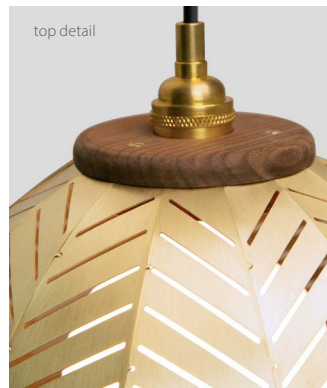

Amicus 12 pendant

Dimensions: 12" Ø, 10.25"
 Product weight: 3 lb
 Suitable for a sloped ceiling

Integrated LED Specifications

Light output: 915 Lumens (source), based on 2700 K
 Light color: 2700 K, 3500 K (other color temperatures available upon request)
 Color accuracy: 90+ CRI
 Power usage: 9 W
 Dimmability: TRIAC, ELV & 0-10 V dimming

E26 Medium Base Specifications

Lamping: E26 base, 60 W max, G40 recommended
 Bulb not included
 Input voltage: 250 V AC max

Textured Black Powdercoat (CM-049) Canopy with SVT-3 Cord, Black (CM-039)
 Two canopy options included: round extended canopy and round low profile canopy
 Canopy dimensions:
 Low Profile Canopy Dimensions: 5" Ø, 0.3"
 Extended Canopy Dimensions: 5.5" Ø, 2"
 Field adjustable drop length: 0'6" min - 8'0" max
 Wood grain will vary
 Specifications subject to change
 Suitable for dry or damp locations

Nick Sheridan,
 Designer

MATERIAL & FINISH OPTIONS

Amicus 12 part # 06-290-12

Metal Shade

- brushed brass (CM-047)
- distressed brass (CM-096)
- brushed aluminum (CM-012)
- brushed rose gold (CM-046)
- black powder coat (CM-049)
- white powder coat (CM-060)

Wood Top

- walnut (CM-001)
- dark stained walnut (CM-002)
- white washed oak (CM-095)

Lamping

- 2700 K LED
- 3500 K LED
- medium base E26 socket

Power Option (LED version only)

- 120-277 V AC input voltage
- TRIAC, ELV, and 0-10V dimming