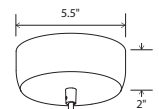

Power Option (LED version only)

120-277 V AC input voltage
TRIAC, ELV, and 0-10V dimming

round extended canopy