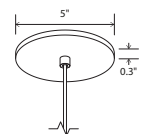

round extended canopy

round low profile canopy