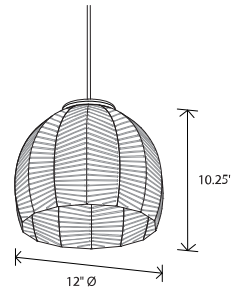

*Nick Sheridan,
Designer*

Amicus 12 pendant

Dimensions: 12" Ø, 10.25"
Product weight: 3 lb
Suitable for a sloped ceiling

Integrated LED Specifications

Light output: 915 Lumens (source), based on 2700 K
Light color: 2700 K, 3500 K (other color temperatures available upon request)
Color accuracy: 90+ CRI
Power usage: 9 W
Dimmability: TRIAC, ELV & 0-10 V dimming

E26 Medium Base Specifications

Lamping: E26 base, 60 W max, G40 recommended
Bulb not included
Input voltage: 250 V AC max

Textured Black Powdercoat (CM-049) Canopy with SVT-3 Cord, Black (CM-039)
Two canopy options included: round extended canopy and round low profile canopy
Canopy dimensions:
Low Profile Canopy Dimensions: 5" Ø, 0.3"
Extended Canopy Dimensions: 5.5" Ø, 2"
Field adjustable drop length: 0'6" min - 8'0" max
Wood grain will vary
Specifications subject to change
Suitable for dry or damp locations