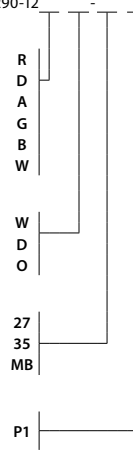

*Nick Sheridan,
Designer*

Amicus 12 pendant

Dimensions: 12" Ø, 10.25"
Product weight: 3 lb
Suitable for a sloped ceiling

Integrated LED Specifications

Light output: 915 Lumens (source), based on 2700 K
Light color: 2700 K, 3500 K (other color temperatures available upon request)
Color accuracy: 90+ CRI
Power usage: 9 W
Dimmability: TRIAC, ELV & 0-10 V dimming

E26 Medium Base Specifications

Lamping: E26 base, 60 W max, G40 recommended
Bulb not included
Input voltage: 250 V AC max

Textured Black Powdercoat (CM-049) Canopy with SVT-3 Cord, Black (CM-039)
Two canopy options included: round extended canopy and round low profile canopy
Canopy dimensions:
Low Profile Canopy Dimensions: 5" Ø, 0.3"
Extended Canopy Dimensions: 5.5" Ø, 2"
Field adjustable drop length: 0'6" min - 8'0" max
Wood grain will vary
Specifications subject to change
Suitable for dry or damp locations

Wood Top

walnut (CM-001)
dark stained walnut (CM-002)
white washed oak (CM-095)

Lamping

2700 K LED
3500 K LED
medium base E26 socket

Power Option (LED version only)

120-277 V AC input voltage
TRIAC, ELV, and 0-10V dimming