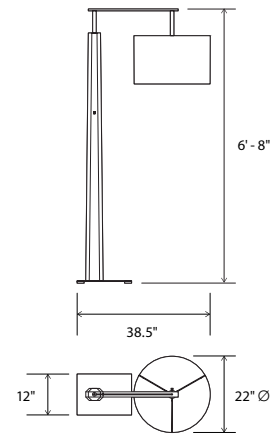

dark stained walnut

walnut

brushed aluminum

Altus floor

Dimensions: 6'-8" H, 22" Ø shade
 Materials: solid wood, metal, fabric shade
 Product weight: 45 lb
 Light source: medium base E26 socket
 Lamping: E26 base, type A lamp, 60 W max
 120 V AC max
 Dimmable on fixture
 Wood grain will vary
 Specifications subject to change
 Included dimmable LED A19 bulb
 Light output: 800 Lumens (source)
 Light color: 2700 K
 Color accuracy: 90+ CRI
 Power usage: 11 W