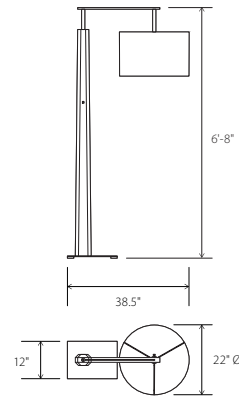

Altus floor

dark stained walnut

Dimensions: 6'-8" H, 22" Ø shade
 Materials: solid wood, metal, fabric shade
 Product weight: 45 lb
 Light source: medium base E26 socket
 Lamping: E26 base, type A lamp, 60 W max
 120 V AC max
 Dimmable on fixture
 Included dimmable LED A19 bulb
 Light output: 800 Lumens (source)
 Light color: 2700 K
 Color accuracy: 90+ CRI
 Power usage: 11 W
 Wood grain will vary
 Specifications subject to change