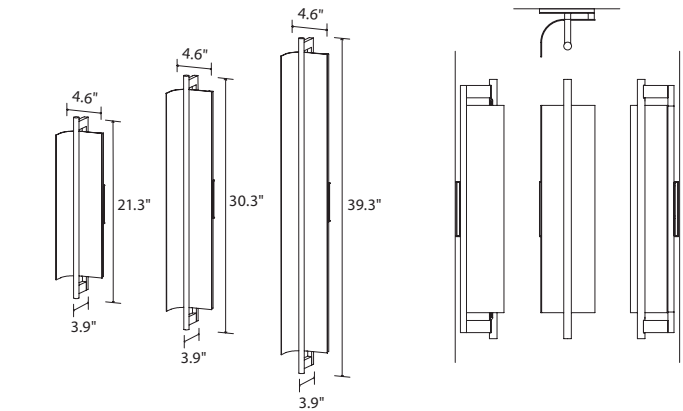

## Allavo vanity sconce

Allavo 22 dimensions: 21.3" x 4.6" x 3.9"  
 Allavo 31 dimensions: 30.3" x 4.6" x 3.9"  
 Allavo 40 dimensions: 39.3" x 4.6" x 3.9"  
 Allavo 22 weight: 2 lb - Allavo 31 weight: 2 lb  
 Allavo 40 weight: 3 lb  
 Light source: integrated LED  
 Allavo 22 light output: 780 Lumens (source)  
 Allavo 31 light output: 1170 Lumens (source)  
 Allavo 40 light output: 1560 Lumens (source)  
 Light color: 2700 K, 3000 K, 3500 K or 4000 K  
 Color accuracy: 90+ CRI  
 Allavo 22 power usage: 11 W  
 Allavo 31 power usage: 16 W  
 Allavo 40 power usage: 21 W  
 Dimmable (see driver below)  
 Driver location: must be housed in J-box  
 Allavo 22 driver dimensions: 2.63" x 1.25" x 0.8", included  
 Allavo 31 driver dimensions: 3.0" x 1.0" x 1.5", included  
 Allavo 40 driver dimensions: 2.82" x 2.5" x 1.2", included  
 Wood grain will vary. Specifications subject to change.  
 UL listed for damp locations.

### MATERIAL & FINISH OPTIONS

Allavo part #: 03-250-

Size	22	31	40
Reflector Finish	B	Y	
Wood Finish	W	D	O
Metal Finish	A	R	
Lamping	27	30	35
	40		
Driver	P1	P2	

Cerno's product development team prioritized the utility of the Allavo vanity, while not ignoring the importance of the aesthetic. Drawing from our experience with product photography, we knew that a large diffuse light source was the key to achieving our goal. The novel design uses indirect lighting that bounces off a curved metal surface. Cerno's signature use of wood is integrated seamlessly into a design we believe harmonizes usefulness and beauty.