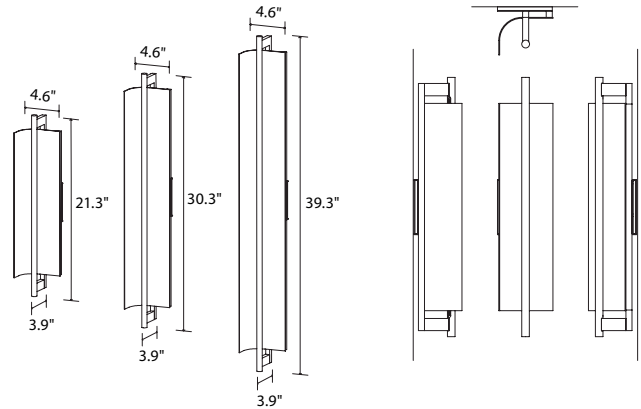

Allavo 40

Allavo 22

Details

Cerno's product development team prioritized the utility of the Allavo vanity, while not ignoring the importance of the aesthetic. Drawing from our experience with product photography, we knew that a large diffuse light source was the key to achieving our goal. The novel design uses indirect lighting that bounces off a curved metal surface. Cerno's signature use of wood is integrated seamlessly into a design we believe harmonizes usefulness and beauty.

## Allavo vanity sconce

Allavo 22 dimensions: 21.3" x 4.6" x 3.9"  
 Allavo 31 dimensions: 30.3" x 4.6" x 3.9"  
 Allavo 40 dimensions: 39.3" x 4.6" x 3.9"  
 Allavo 22 weight: 2 lb  
 Allavo 31 weight: 2 lb  
 Allavo 40 weight: 3 lb  
 Light source: integrated LED  
 Allavo 22 light output: 780 Lumens (source)  
 Allavo 31 light output: 1170 Lumens (source)  
 Allavo 40 light output: 1560 Lumens (source)  
 Light color: 2700 K, 3000 K, 3500 K or 4000 K  
 Color accuracy: 90+ CRI

Allavo 22 power usage: 11 W  
 Allavo 31 power usage: 16 W  
 Allavo 40 power usage: 21 W  
 Dimmable (see driver below)  
 Driver location: must be housed in J-box  
 Allavo 22 driver dimensions: 2.63" x 1.25" x 0.8", included  
 Allavo 31 driver dimensions: 3.0" x 1.0" x 1.5", included  
 Allavo 40 driver dimensions: 2.82" x 2.5" x 1.2", included  
 Wood grain will vary  
 Specifications subject to change  
 The Allavo can be oriented as a vertical sconce or horizontal sconce. When oriented vertically, a right or left orientation can be achieved by flipping the fixture vertically.