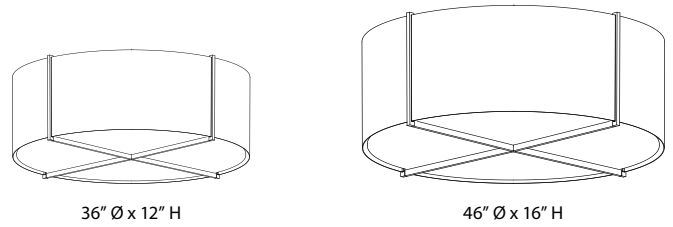

Aliso 24", brushed brass side walls - walnut structure - 2700K

A SIZE

- 18** 18" Ø X 8" H
- 24** 24" Ø X 8" H
- 30** 30" Ø X 10" H
- 36** 36" Ø X 12" H
- 46** 46" Ø X 16" H

Custom sizes are available upon request.

F OPTION CODE

EM Emergency Backup option.

Lumen Output / Wattage

Low Output: 1690 lm (source), 19.7 W. Available for 18 & 24 sizes only
 Medium Output: 3400 lm (source), 19.3 W. Available for all sizes
 High Output: 6000 lm (source), 36.4 W. Available for 30, 36, & 46 sizes only

All values above for 3000K CCT

Relative Shape and Scale

Driver Specs

120-277VAC Input
 0-10 V dimming down to 1% with dim to off
 Driver housed in canopy

Fixture Elevation

1.25" from the ceiling to the top on the fixture