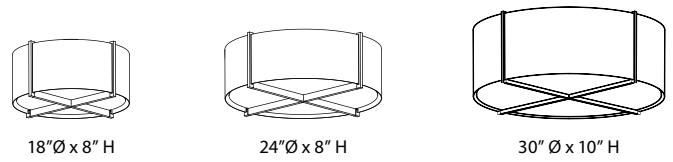

Aliso 24", brushed brass side walls - walnut structure - 2700K

A SIZE

- 18** 18" Ø X 8" H
- 24** 24" Ø X 8" H
- 30** 30" Ø X 10" H
- 36** 36" Ø X 12" H
- 46** 46" Ø X 16" H

Custom sizes are available upon request.

F OPTION CODE

EM Emergency Backup option.

Lumen Output / Wattage

Low Output: 1690 lm (source), 19.7 W. Available for 18 & 24 sizes only
 Medium Output: 3400 lm (source), 19.3 W. Available for all sizes
 High Output: 6000 lm (source), 36.4 W. Available for 30, 36, & 46 sizes only

All values above for 3000K CCT

Relative Shape and Scale

Driver Specs

120-277VAC Input
 0-10 V dimming down to 1% with dim to off
 Driver housed in canopy

Fixture Elevation

1.25" from the ceiling to the top on the fixture