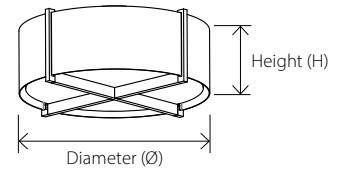

Aliso 24", brushed brass side walls - walnut structure - 2700K

A SIZE

- 18** 18" Ø X 8" H
- 24** 24" Ø X 8" H
- 30** 30" Ø X 10" H
- 36** 36" Ø X 12" H
- 46** 46" Ø X 16" H

Custom sizes are available upon request.