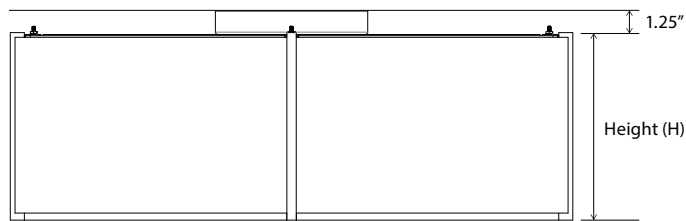

Aliso 24", brushed brass side walls - walnut structure - 2700K

A SIZE

- 18** 18" Ø X 8" H
- 24** 24" Ø X 8" H
- 30** 30" Ø X 10" H
- 36** 36" Ø X 12" H
- 46** 46" Ø X 16" H

Custom sizes are available upon request.

All values above for 3000K CCT

Relative Shape and Scale

Driver Specs

120-277VAC Input
 0-10 V dimming down to 1% with dim to off
 Driver housed in canopy

Fixture Elevation

1.25" from the ceiling to the top on the fixture