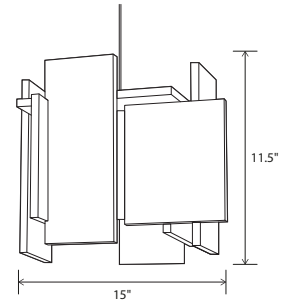

walnut

dark stained walnut

Abeo pendant

Dimensions: 15" Ø, 11.5"
 Materials: solid wood, polymer
 Product weight: 7 lb
 Light source: integrated LED
 Light output: 1647 Lumens (source), based on 2700K
 Light color*: 2700 K or 3500 K
 Color accuracy: 90+ CRI
 Power usage: 19 W
 Dimmable: 0-10 V dimming at 120-277 V AC
 TRIAC and ELV dimming at 120 V AC only
 White (CM-060) extended-profile round canopy
 with white braided cord and steel cable included
 Canopy dimensions: 5.5" Ø, 2"
 Canopy required to house LED driver (3.3" x 1.6" x 1.0")
 See website for more canopy information
 6'-0" drop length, field adjustable
 Suitable for a sloped ceiling
 Wood grain will vary
 Specifications subject to change

round extended profile canopy

MATERIAL & FINISH OPTIONS

Abeo part # 06-190-

Wood Body		
walnut (CM-001)	W	
dark stained walnut (CM-002)	D	
Lamping*		
2700 K LED	27	
3500 K LED	35	
Driver		
AC Input Voltage Range: 120-277 V		
120 V input: TRIAC, ELV & 0-10 V		
dimming		
240 & 277 V input: only 0-10 V	P1	
dimming		