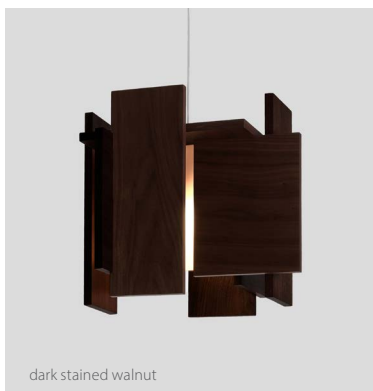

walnut

dark stained walnut

Abeo pendant

Dimensions: 15" Ø, 11.5"
 Materials: solid wood, polymer
 Product weight: 7 lb
 Light source: integrated LED
 Light output: 1647 Lumens (source), based on 2700K
 Light color*: 2700 K or 3500 K
 Color accuracy: 90+ CRI
 Power usage: 19 W
 Dimmable: 0-10 V dimming at 120-277 V AC
 TRIAC and ELV dimming at 120 V AC only
 White (CM-060) extended-profile round canopy
 with white braided cord and steel cable included
 Canopy dimensions: 5.5" Ø, 2"
 Canopy required to house LED driver (3.3" x 1.6" x 1.0")
 See website for more canopy information
 6'-0" drop length, field adjustable
 Suitable for a sloped ceiling
 Wood grain will vary
 Specifications subject to change

round extended profile canopy

MATERIAL & FINISH OPTIONS

Abeo part # 06-190-

Wood Body		
walnut (CM-001)	W	
dark stained walnut (CM-002)	D	
Lamping*		
2700 K LED	27	
3500 K LED	35	
Driver		
AC Input Voltage Range: 120-277 V		
120 V input: TRIAC, ELV & 0-10 V		
dimming		
240 & 277 V input: only 0-10 V	P1	
dimming		

walnut (CM-001)

dark stained walnut (CM-002)

I wanted to create a simple geometric sculpture that lets the light inside just sneak out around the floating walnut planes: letting the natural wood fall in and out of the light. It is this play with contrast and light and shadow that makes the Abeo such a dynamic piece.

Nick Sheridan,
Designer

Includes: frosted polymer (CM-024)

*Available in 3000K, 4000K and other color temperatures upon request.

▲WARNING. California Proposition 65 Warning for California Consumers. This product can expose you to chemicals including wood dust and lead which are known to the State of California to cause cancer or birth defects or other reproductive harm. For more information go to www.P65Warnings.ca.gov