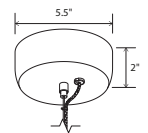

walnut

dark stained walnut

Abeo pendant

Dimensions: 15" Ø, 11.5"
 Materials: solid wood, polymer
 Product weight: 7 lb
 Light source: integrated LED
 Light output: 1647 Lumens (source), based on 2700K
 Light color*: 2700 K or 3500 K
 Color accuracy: 90+ CRI
 Power usage: 19 W
 Dimmable: 0-10 V dimming at 120-277 V AC
 TRIAC and ELV dimming at 120 V AC only
 White (CM-060) extended-profile round canopy
 with white braided cord and steel cable included
 Canopy dimensions: 5.5" Ø, 2"
 Canopy required to house LED driver (3.3" x 1.6" x 1.0")
 See website for more canopy information
 6'-0" drop length, field adjustable
 Suitable for a sloped ceiling
 Wood grain will vary
 Specifications subject to change

round extended profile canopy

MATERIAL & FINISH OPTIONS

Abeo part # 06-190-

Wood Body		
walnut (CM-001)	W	
dark stained walnut (CM-002)	D	
Lamping*		
2700 K LED	27	
3500 K LED	35	
Driver		
AC Input Voltage Range: 120-277 V		
120 V input: TRIAC, ELV & 0-10 V		
dimming		
240 & 277 V input: only 0-10 V	P1	
dimming		